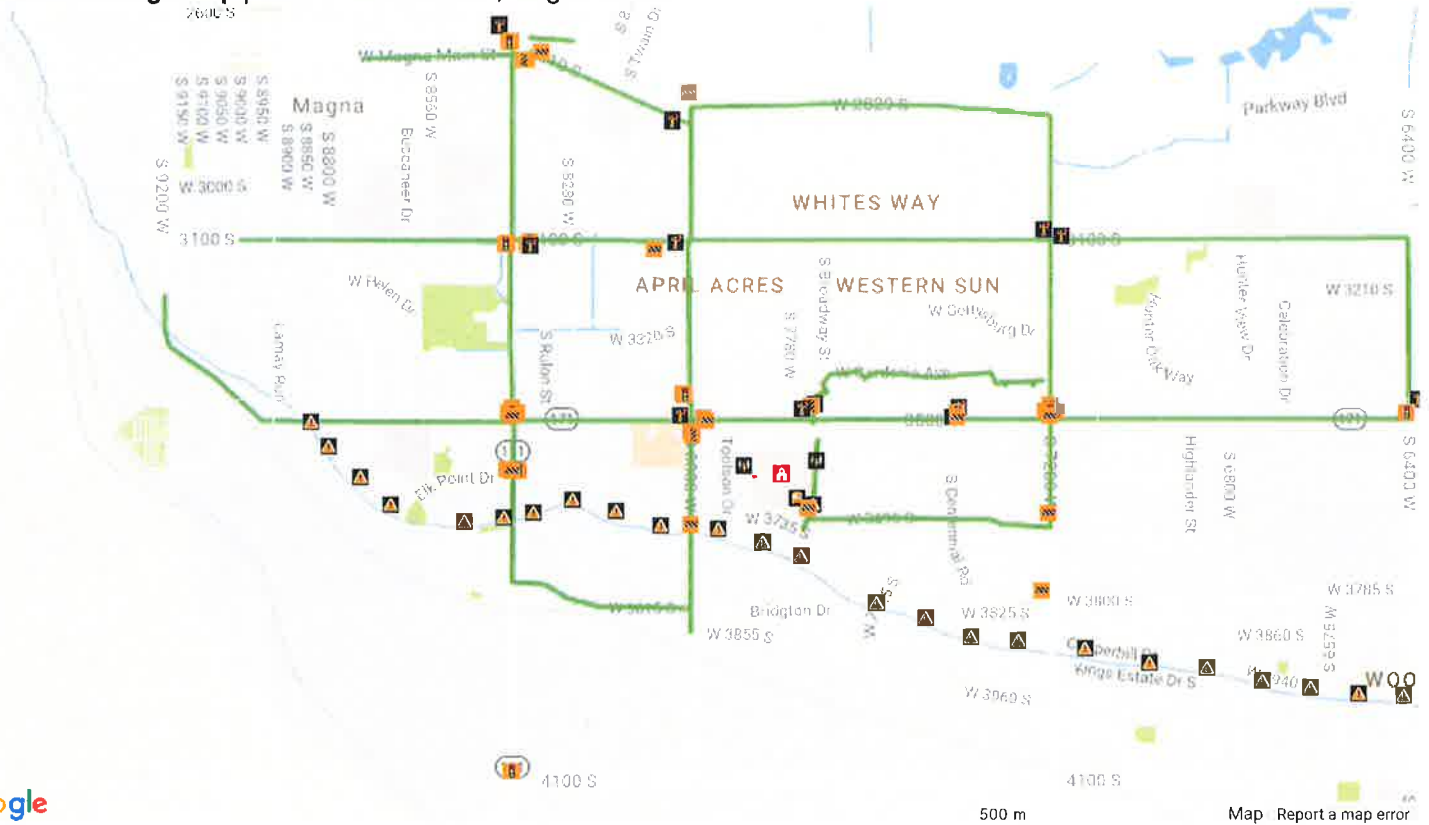

-  School
-  Hazard/Footnote
-  Yield Sign
-  Crosswalk Horizontal
-  School Bus Loading
-  Crossing Guard
-  Stop Sign
-  Boundary
-  Student Drop-Off/Pickup
-  Traffic Signal
-  Crosswalk Vertical
-  Safe Route

Matheson Jr. High Map | 3650 S. Montclair St., Magna 84044

Contact:

This is the Safe Routes to School map for Matheson Jr. High. Please contact the school office at 385-646-5290 if you have questions or concerns.