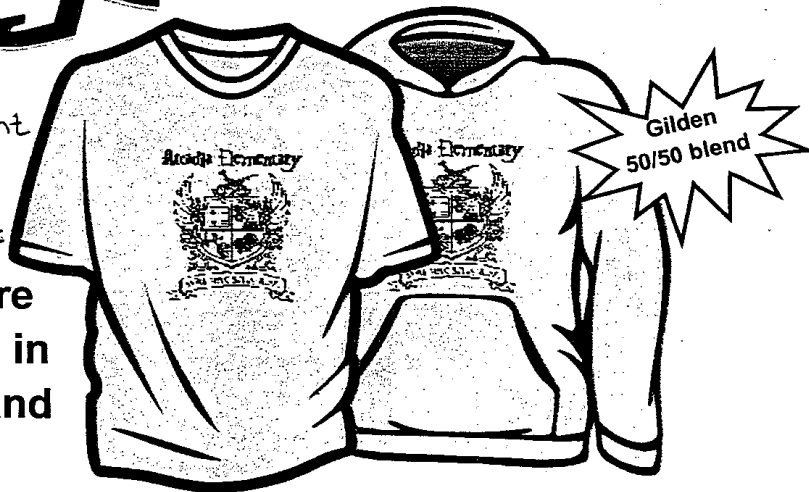

Magical Merch

BLACK SHIRT
↳ Purple Print

RED SHIRT
↳ Black Print

Shirts are
available in
BLACK and
RED.

Student/Contact Information	Prices & Sizes	
Student's Name: _____	T-shirt	\$5.00*
Parent's Name: _____	Pull-over Hoodie	\$20.00*
Teacher's Name: _____ Grade: _____	Zipper Hoodie with logo on the back	\$25.00*
Phone Number: _____	Available in sizes Youth XS-L and Adult S-4XL *Sizes 2XL (+\$1), 3XL (+\$2), 4XL (+\$3)	

Qty.	Shirt Color	Type (t-shirt/hoodie/ zipper)	Size		Price
			Y-Youth	A-Adult	
Total:					

*accepting cash or checks made out to Arcadia PTA.

Orders Due BY: SEPT 28

Sizing Chart on Back