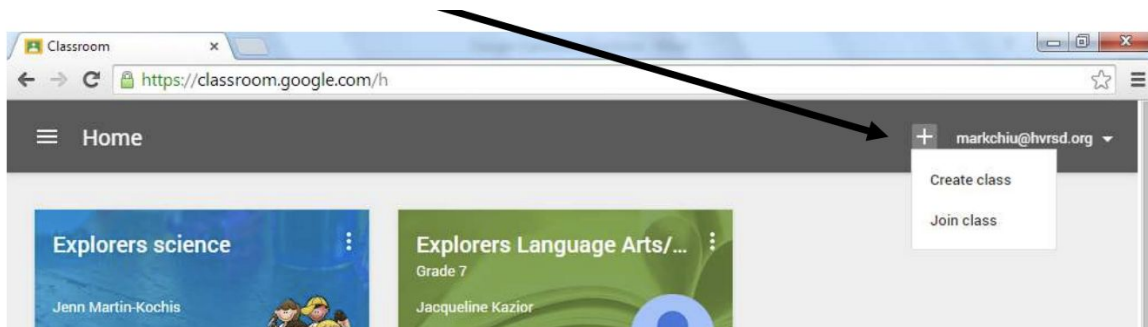

2. You must be logged in to your child's GSD account in order to access any Google Classrooms. Click "Sign In" in the top right hand corner if you currently are not signed into any google account. If you are on another Gmail account, you will need to sign out of it and log in with your child's GSD account. You should have access to their username and password.
3. Once you are logged in and on the classroom.google.com site, click the "+" in the top right hand side of the screen.
4. Select "Join Class"