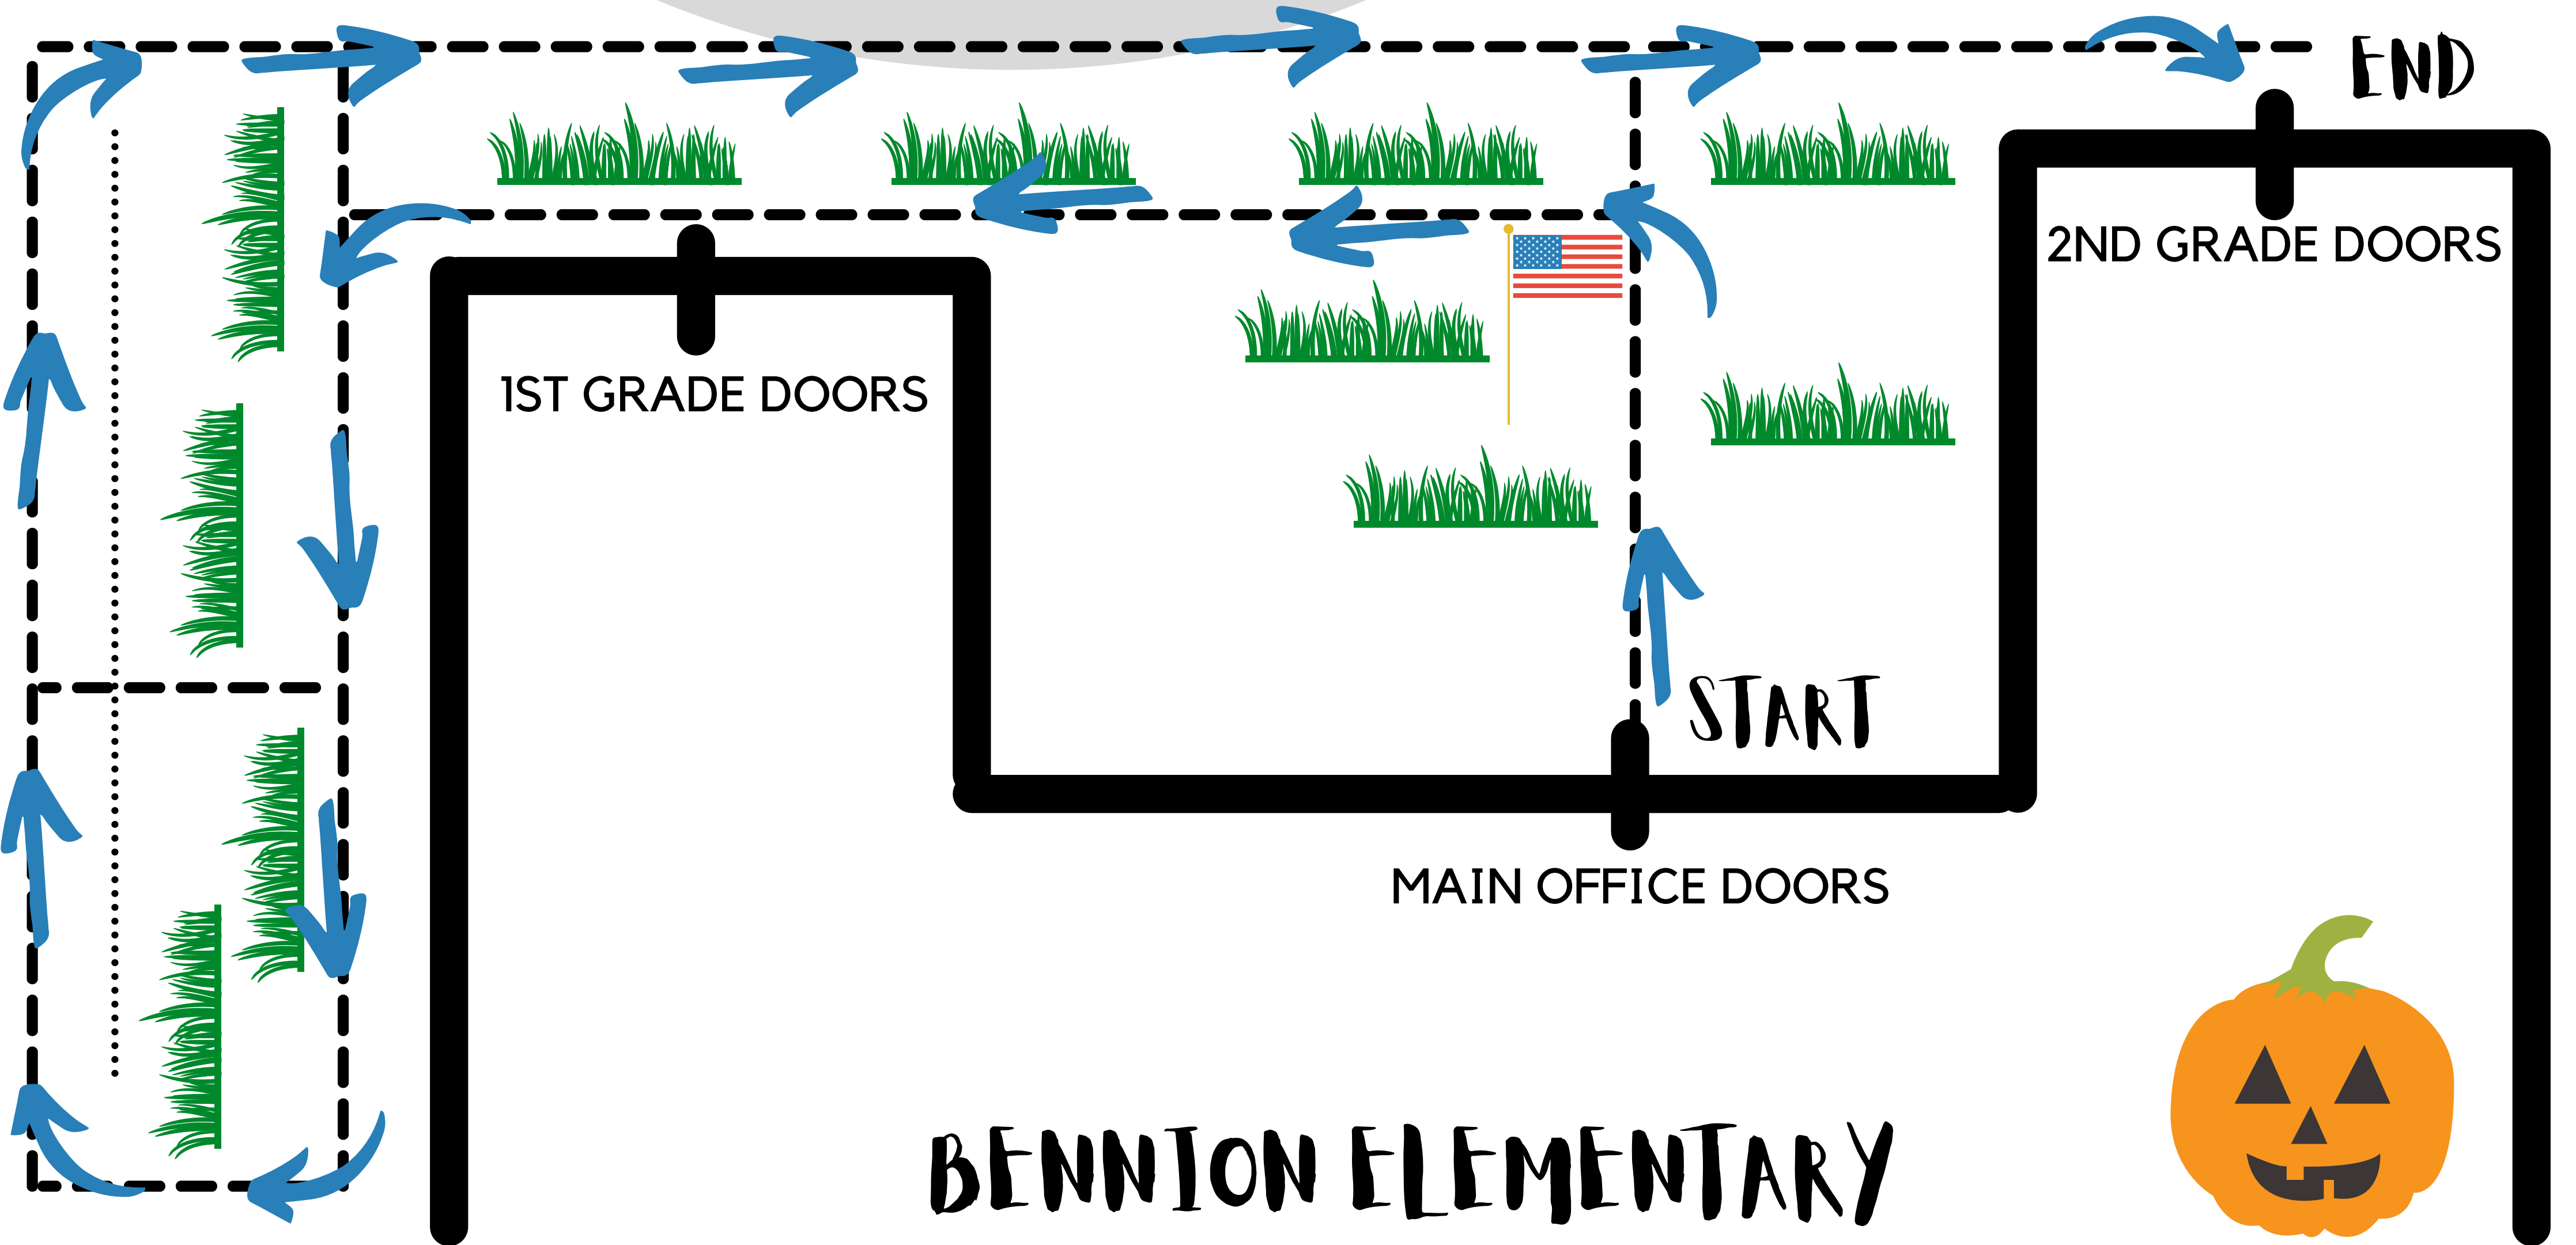

HALLOWEEN PARADE ROUTE

PARADE WILL BE FRIDAY, OCTOBER 29TH AT 9AM.

IF THERE IS SEVERE RAIN/COLD TEMPS/SNOW, PARADE WILL BE VIRTUAL.

Parking Lot

FAMILY SHOULD BE WAITING ON THE GRASS, NOT ON THE SIDEWALK

BENNION ELEMENTARY