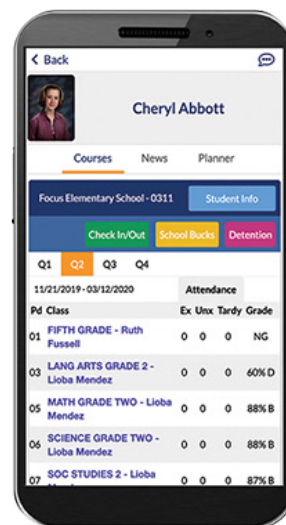

Granite School District Community Mobile App

from Focus School Software

Focus is simply the BEST student and business solution for K-12+

Focus School Software is pleased to offer the **Granite Schools Community App**. The App, which is available from both the Google Play and Apple App stores, provides administrators, teachers, students, and parents a streamlined way to access student information.

Parents today want simple and easy access to their child's grades, schedule, attendance, and school information. The **Granite Schools Community App** is an easy to use mobile app allowing parents and students to view their student information

The **Mobile App** gives Parents, Students, Teachers, and Community Members the benefits of:

- Real-time grades
- Teacher, school, and district announcements
- Teacher & district resources
- Teacher communication

The Community App also allows districts to quickly convey school information, such as school closings in the event of an emergency, reminders about school events, and help to reach out to parents that can't always make it to campus.

In addition to students and parents, the Granite Schools Community App provides administrators and teachers with the ability to take attendance, view student information, and more.