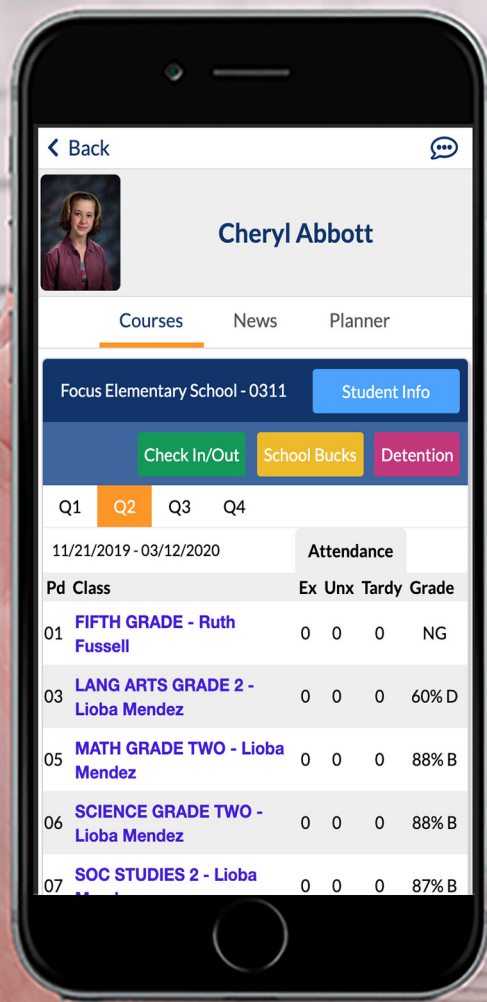

Granite School District Community Mobile App

from Focus School Software

From grades and attendance, to school events and social media, the Community App allows users to gain instant access to the information they want, when and where they want it.

Student information at
your fingertips,
from anywhere, at anytime!