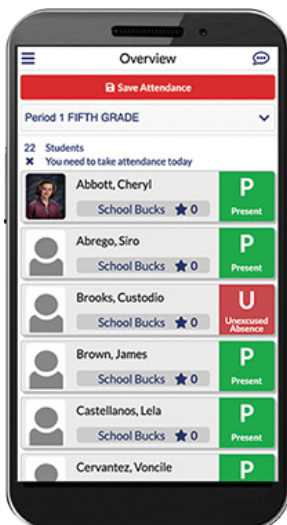

Granite School District Community Mobile App

from Focus School Software

Focus is simply the BEST student and business solution for K-12+

Focus School Software is pleased to offer the **Granite Schools Community App**. The App, which is available from both the Google Play and Apple App stores, provides administrators, teachers, students, and parents a streamlined way to access student information.

Parents today want simple and easy access to their child's grades, schedule, attendance, and school information. The **Granite Schools Community App** is an easy to use mobile app allowing parents and students to view their student information

The **Mobile App** gives Parents, Students, Teachers, and Community Members the benefits of:

- Real-time grades
- Teacher, school, and district announcements
- Teacher & district resources
- Teacher communication

The Community App also allows districts to quickly convey school information, such as school closings in the event of an emergency, reminders about school events, and help to reach out to parents that can't always make it to campus.

In addition to students and parents, the Granite Schools Community App provides administrators and teachers with the ability to take attendance, view student information, and more.