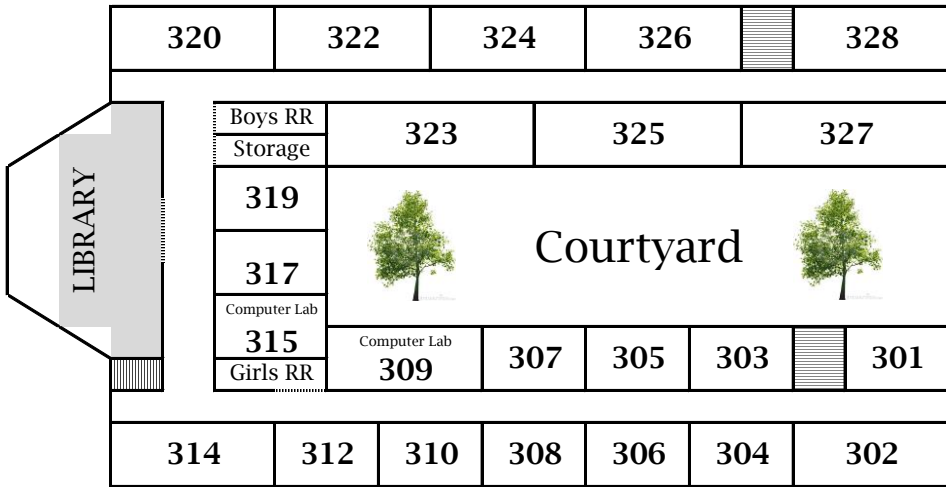

Churchill Jr. High School
 3450 E Oakview Drive
 (approximately 4275 South)
 Salt Lake City, Utah 84124

First Floor

Oakview Drive

Third Floor

Second Floor