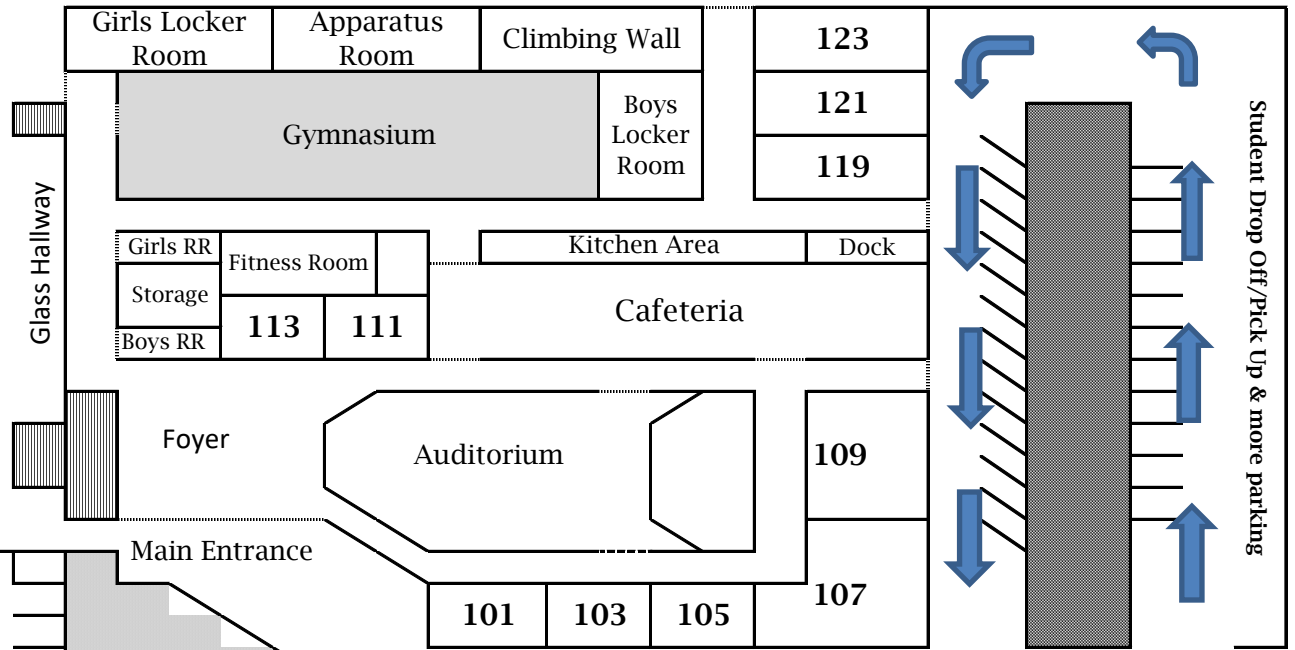

Churchill Jr. High School
 3450 E Oakview Drive
 (approximately 4275 South)
 Salt Lake City, Utah 84124

First Floor

Oakview Drive

Third Floor

Second Floor