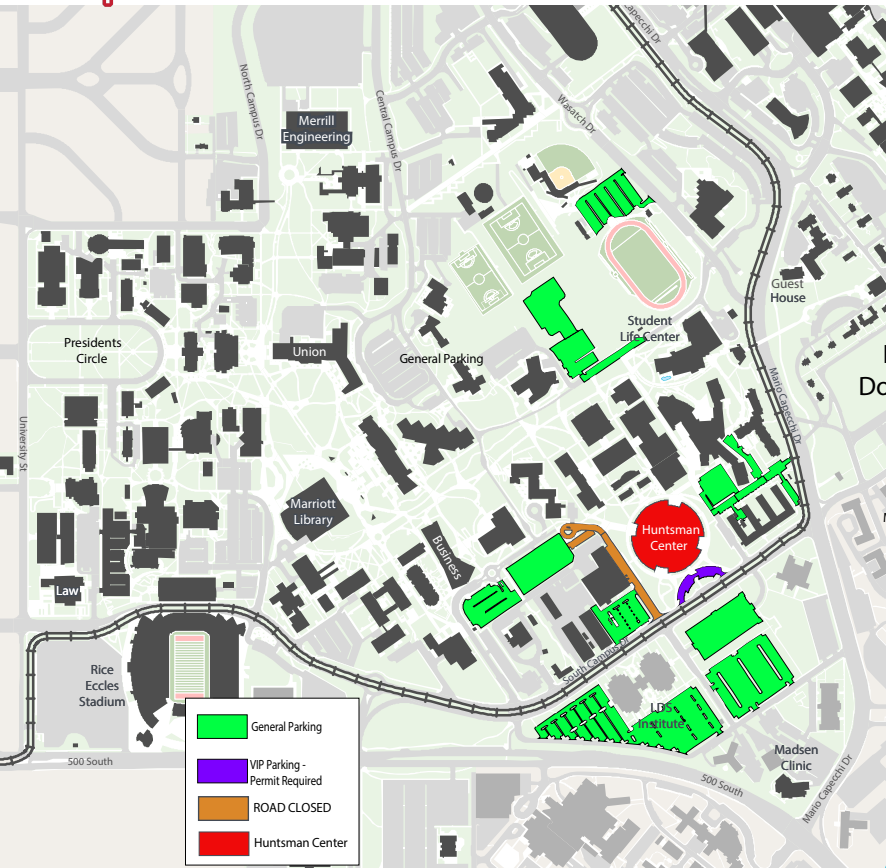

Granite School District Graduations Parking Map - 6/2/22

	General Parking
	VIP Parking - Permit Required
	ROAD CLOSED
	Huntsman Center