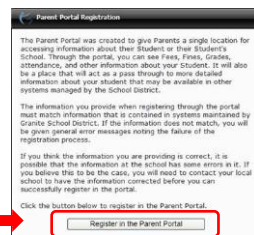

Parent Portal Initial Set Up Instructions (from graniteschools.org)

If you have not set up a Parent Portal account yet, follow these instructions to get easy access to your student's grades, test scores, attendance, and MORE!

1. Visit the website <https://portal.graniteschools.org/>
2. Click on **"Gradebook \ Parent Portal Registration"** below the login.

3. Read the information and click **"Register in the Parent Portal."**

4. Fill in the information needed in the fields marked with an Asterisk*, then click **"Create Account."** (Please make sure you enter **your name as the parent** NOT your students' name in the 1st and last name fields along with your desired user name and password.)

5. If the information is correct and **matches the information in Discovery**, you will see a screen that verifies the correct information. If the information you entered does not match what is in Discovery, you will need to contact the registrar in the Counseling Center at 385-646-5155.

6. Go to **your email account** to click on the link in the email to activate your account.

From: No-Reply@graniteschools.org [mailto:No-Reply@graniteschools.org]
Sent: Monday, August 13, 2012 9:20 AM
To: Price, Audrey L
Subject: Granite Account Registration

Thank you for requesting an account at Granite School District. Your account (alprice50) must be activated before you can use it.

[Click Here to Activate Your Account](#)

If you are unable to click the link above, please copy and paste the following activation address into your browser:

<https://portal.graniteschools.org/GraniteRegistration/activateAccount.jsp?rk=FJ3735754246673632441948017SL>