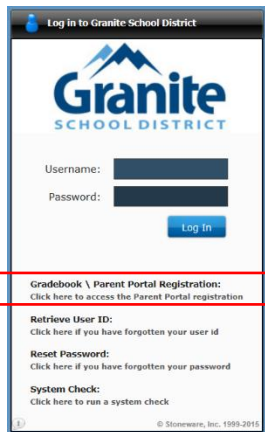

Parent Portal Initial Set Up Instructions (from graniteschools.org)

If you have not set up a Parent Portal account yet, follow these instructions to get easy access to your student's grades, test scores, attendance, and MORE!

1. Visit the website <https://portal.graniteschools.org/>
2. Click on **"Gradebook \ Parent Portal Registration"** below the login.

3. Read the information and click **"Register in the Parent Portal."**