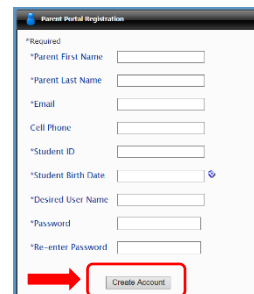

Parent Portal Initial Set Up Instructions (from graniteschools.org)

If you have not set up a Parent Portal account yet, follow these instructions to get easy access to your student's grades, test scores, attendance, and MORE!

1. Visit the website <https://portal.graniteschools.org/>
2. Click on **"Gradebook \ Parent Portal Registration"** below the login.

3. Read the information and click **"Register in the Parent Portal."**

4. Fill in the information needed in the fields marked with an Asterisk*, then click **"Create Account."** (Please make sure you enter **your name as the parent** NOT your students' name in the 1st and last name fields along with your desired user name and password.)