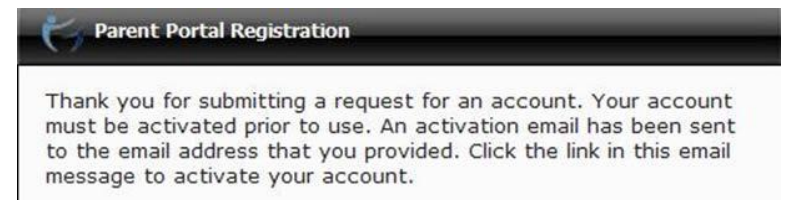

5. If the information is correct and **matches the information in Discovery**, you will see a screen that verifies the correct information. If the information you entered does not match what is in Discovery, you will need to contact the registrar in the Counseling Center at 385-646-5155.