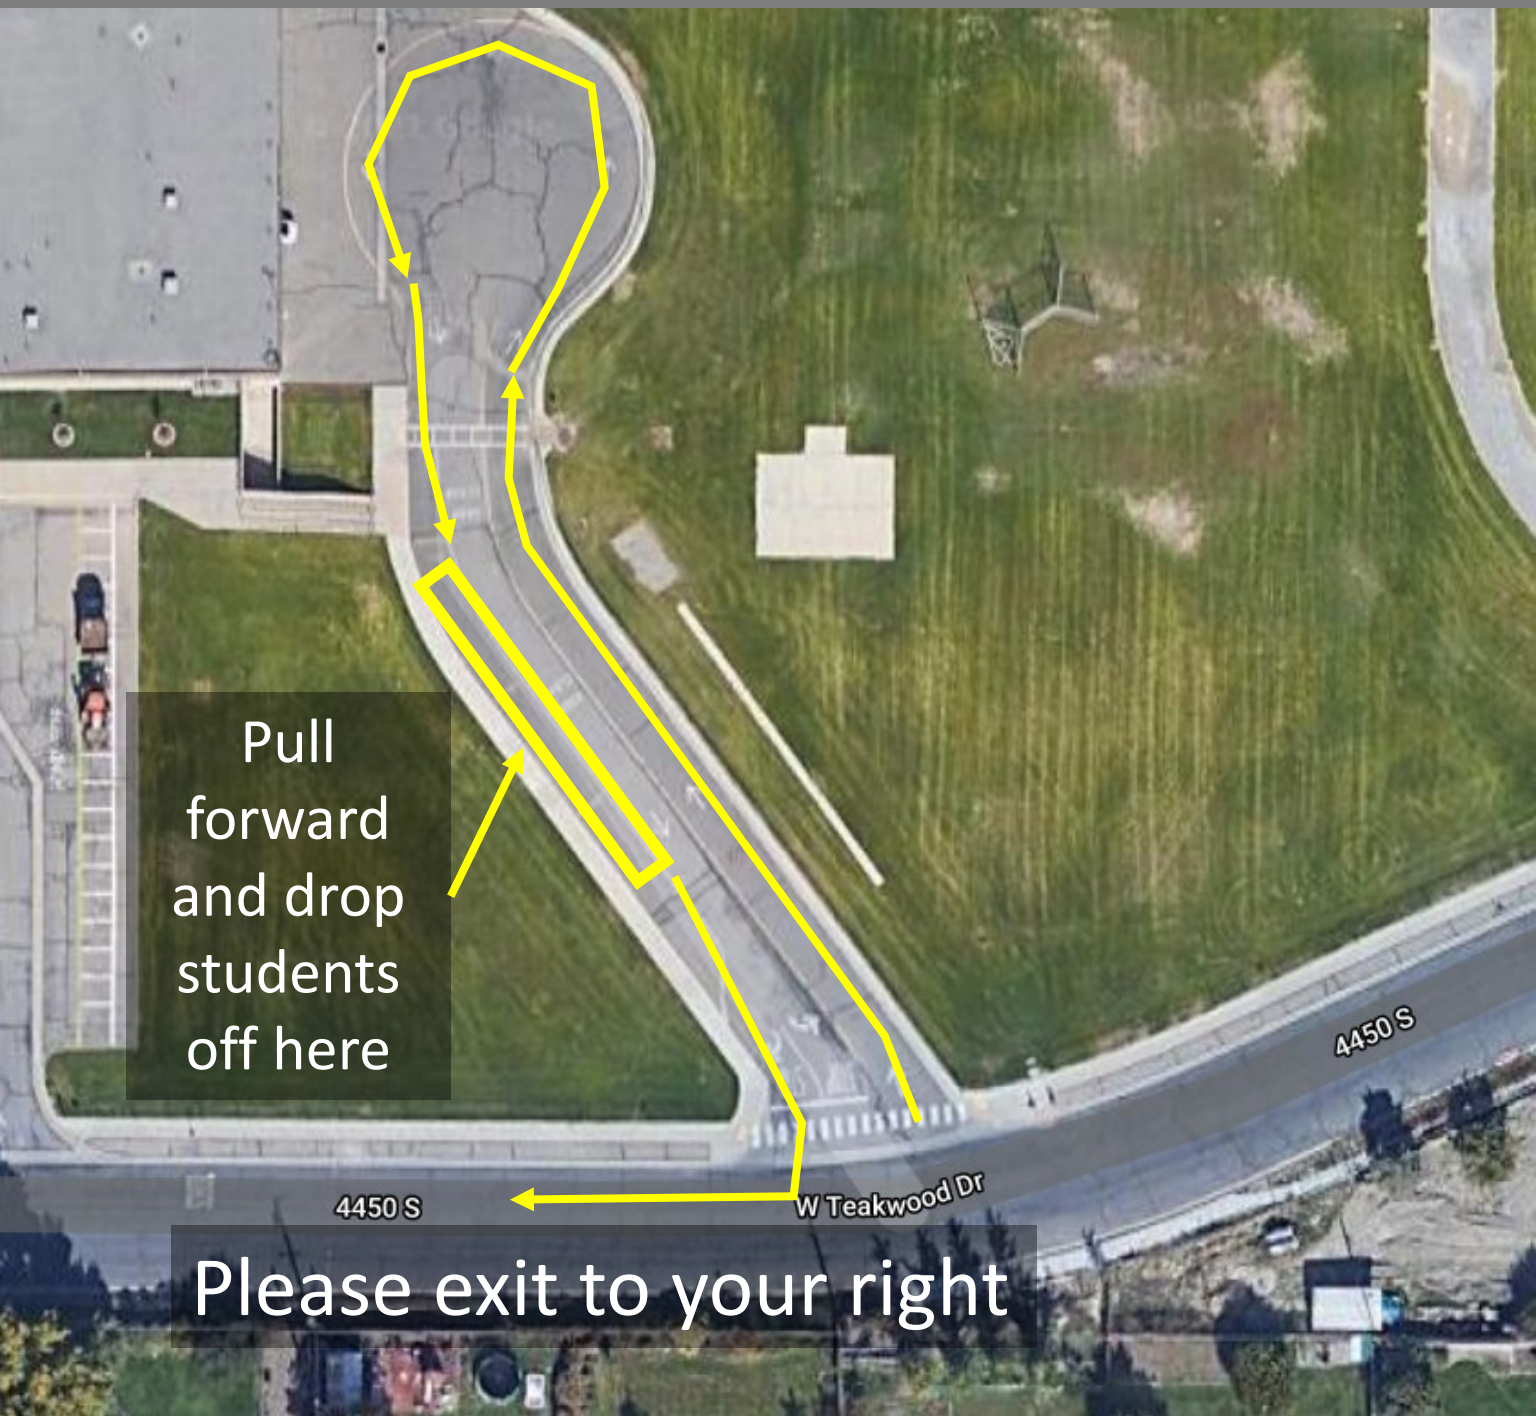

Drop-off Area

Non-Drop-off Area

Drop-off Area

68

Redwood Rd

S 1670 W

Eisenhower Junior High School

4450 S

W Teakwood Dr

Google

44

Pull forward and drop students off here

Please exit to your right

4450 S

W Teakwood Dr

4450 S

Pull forward and drop students off here