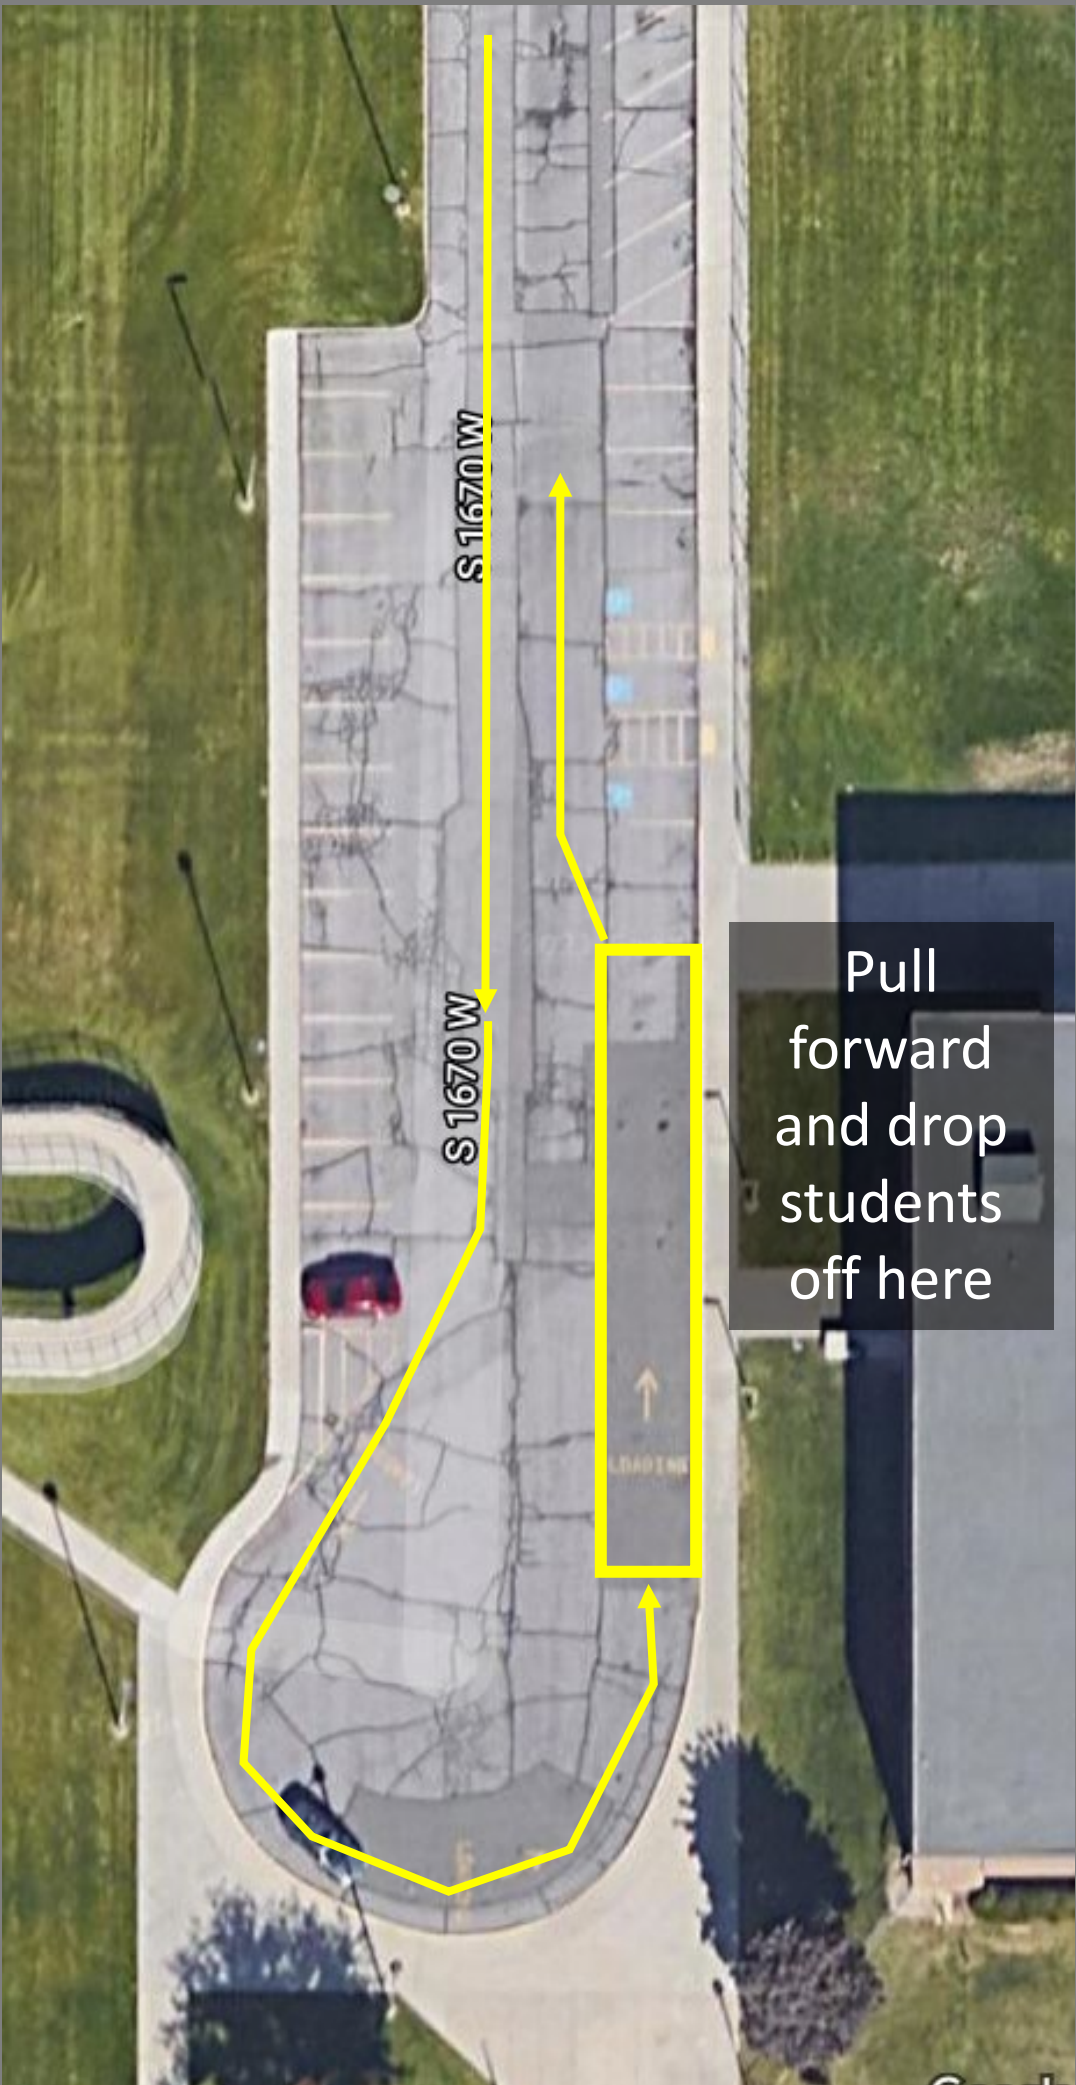

Drop-off Area

Non-Drop-off Area

Drop-off Area

68

Redwood Rd

S 1670 W

Eisenhower Junior High School

4450 S

W Teakwood Dr

Google

44

Pull forward and drop students off here

Please exit to your right

4450 S

W Teakwood Dr

4450 S

Pull forward and drop students off here