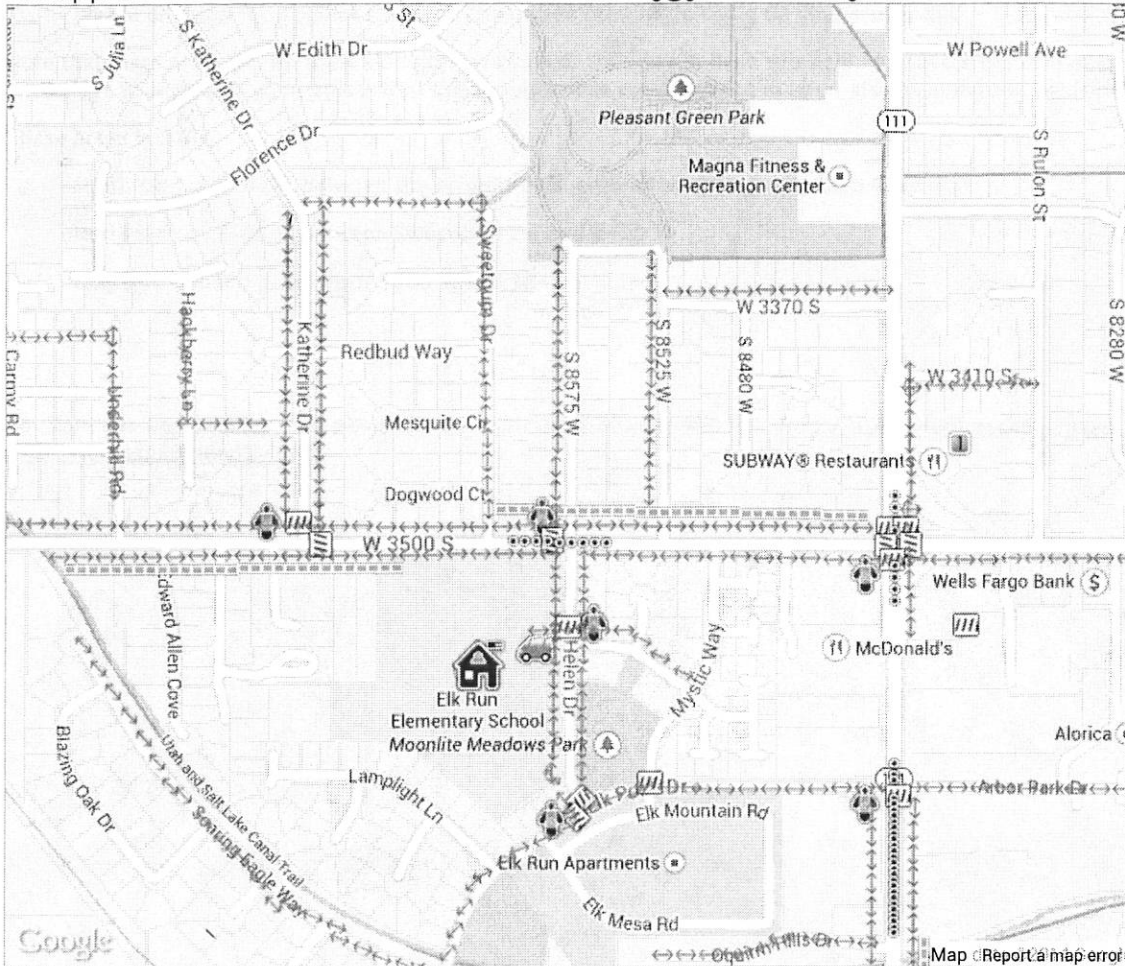

Notes:

Para ver esta página en [English](#) - [Español](#)

Print Size: (8.5" x 11" - 11" x 17")

Route Key

Reduced Speed Zone	Damaged/No Sidewalk
Safest Walking Route	

Icon Key

School	Crossing Guard
Crosswalk-Horizontal	Crosswalk-Vertical
Traffic Signal	Footnote 1
Crosswalk-Left	Student Drop-off/Pick-up
Crosswalk-Right	

Close Window Print Page

Map Only | Text Description Only | Show All

Elk Run 3550 South Helen Drive Magna, Utah 84044

For help please contact Renee Dehaan at 385-646-2119 or at rstirling@graniteschools.org