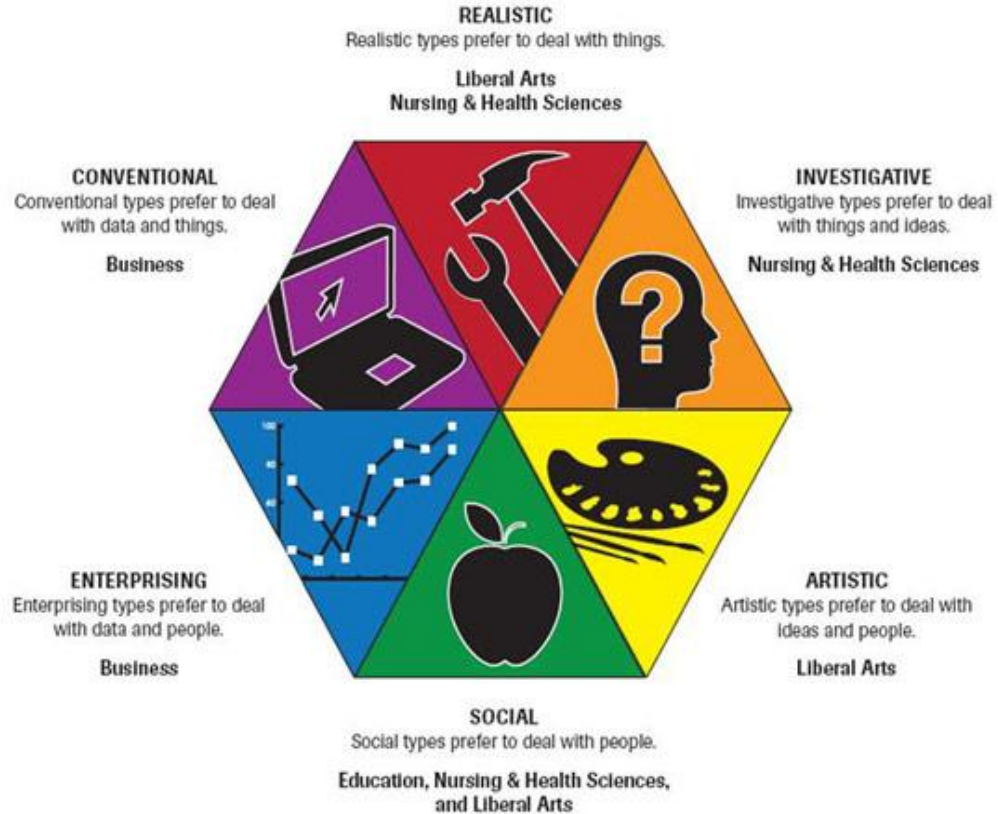

WHAT IS THE HOLLAND CODE?

THE HOLLAND CODE

6 PERSONALITY TYPES

- PILOT
- AUTO MECHANIC
- ELECTRICIAN
- PLUMBER
- AEROSPACE ENGINEER

REALISTIC

DO YOU HAVE/ENJOY?

-GOOD COORDINATION AND MOTOR SKILLS

-MECHANICAL APTITUDE

-WORKING WITH TOOLS

INVESTIGATIVE

DO YOU ENJOY?

- SCIENCE AND MATH
- WORKING WITH IDEAS
- WORKING ALONE

-ANESTHESIOLOGIST

-CHEMIST

-VETERINARIAN

-COMPUTER ENGINEER