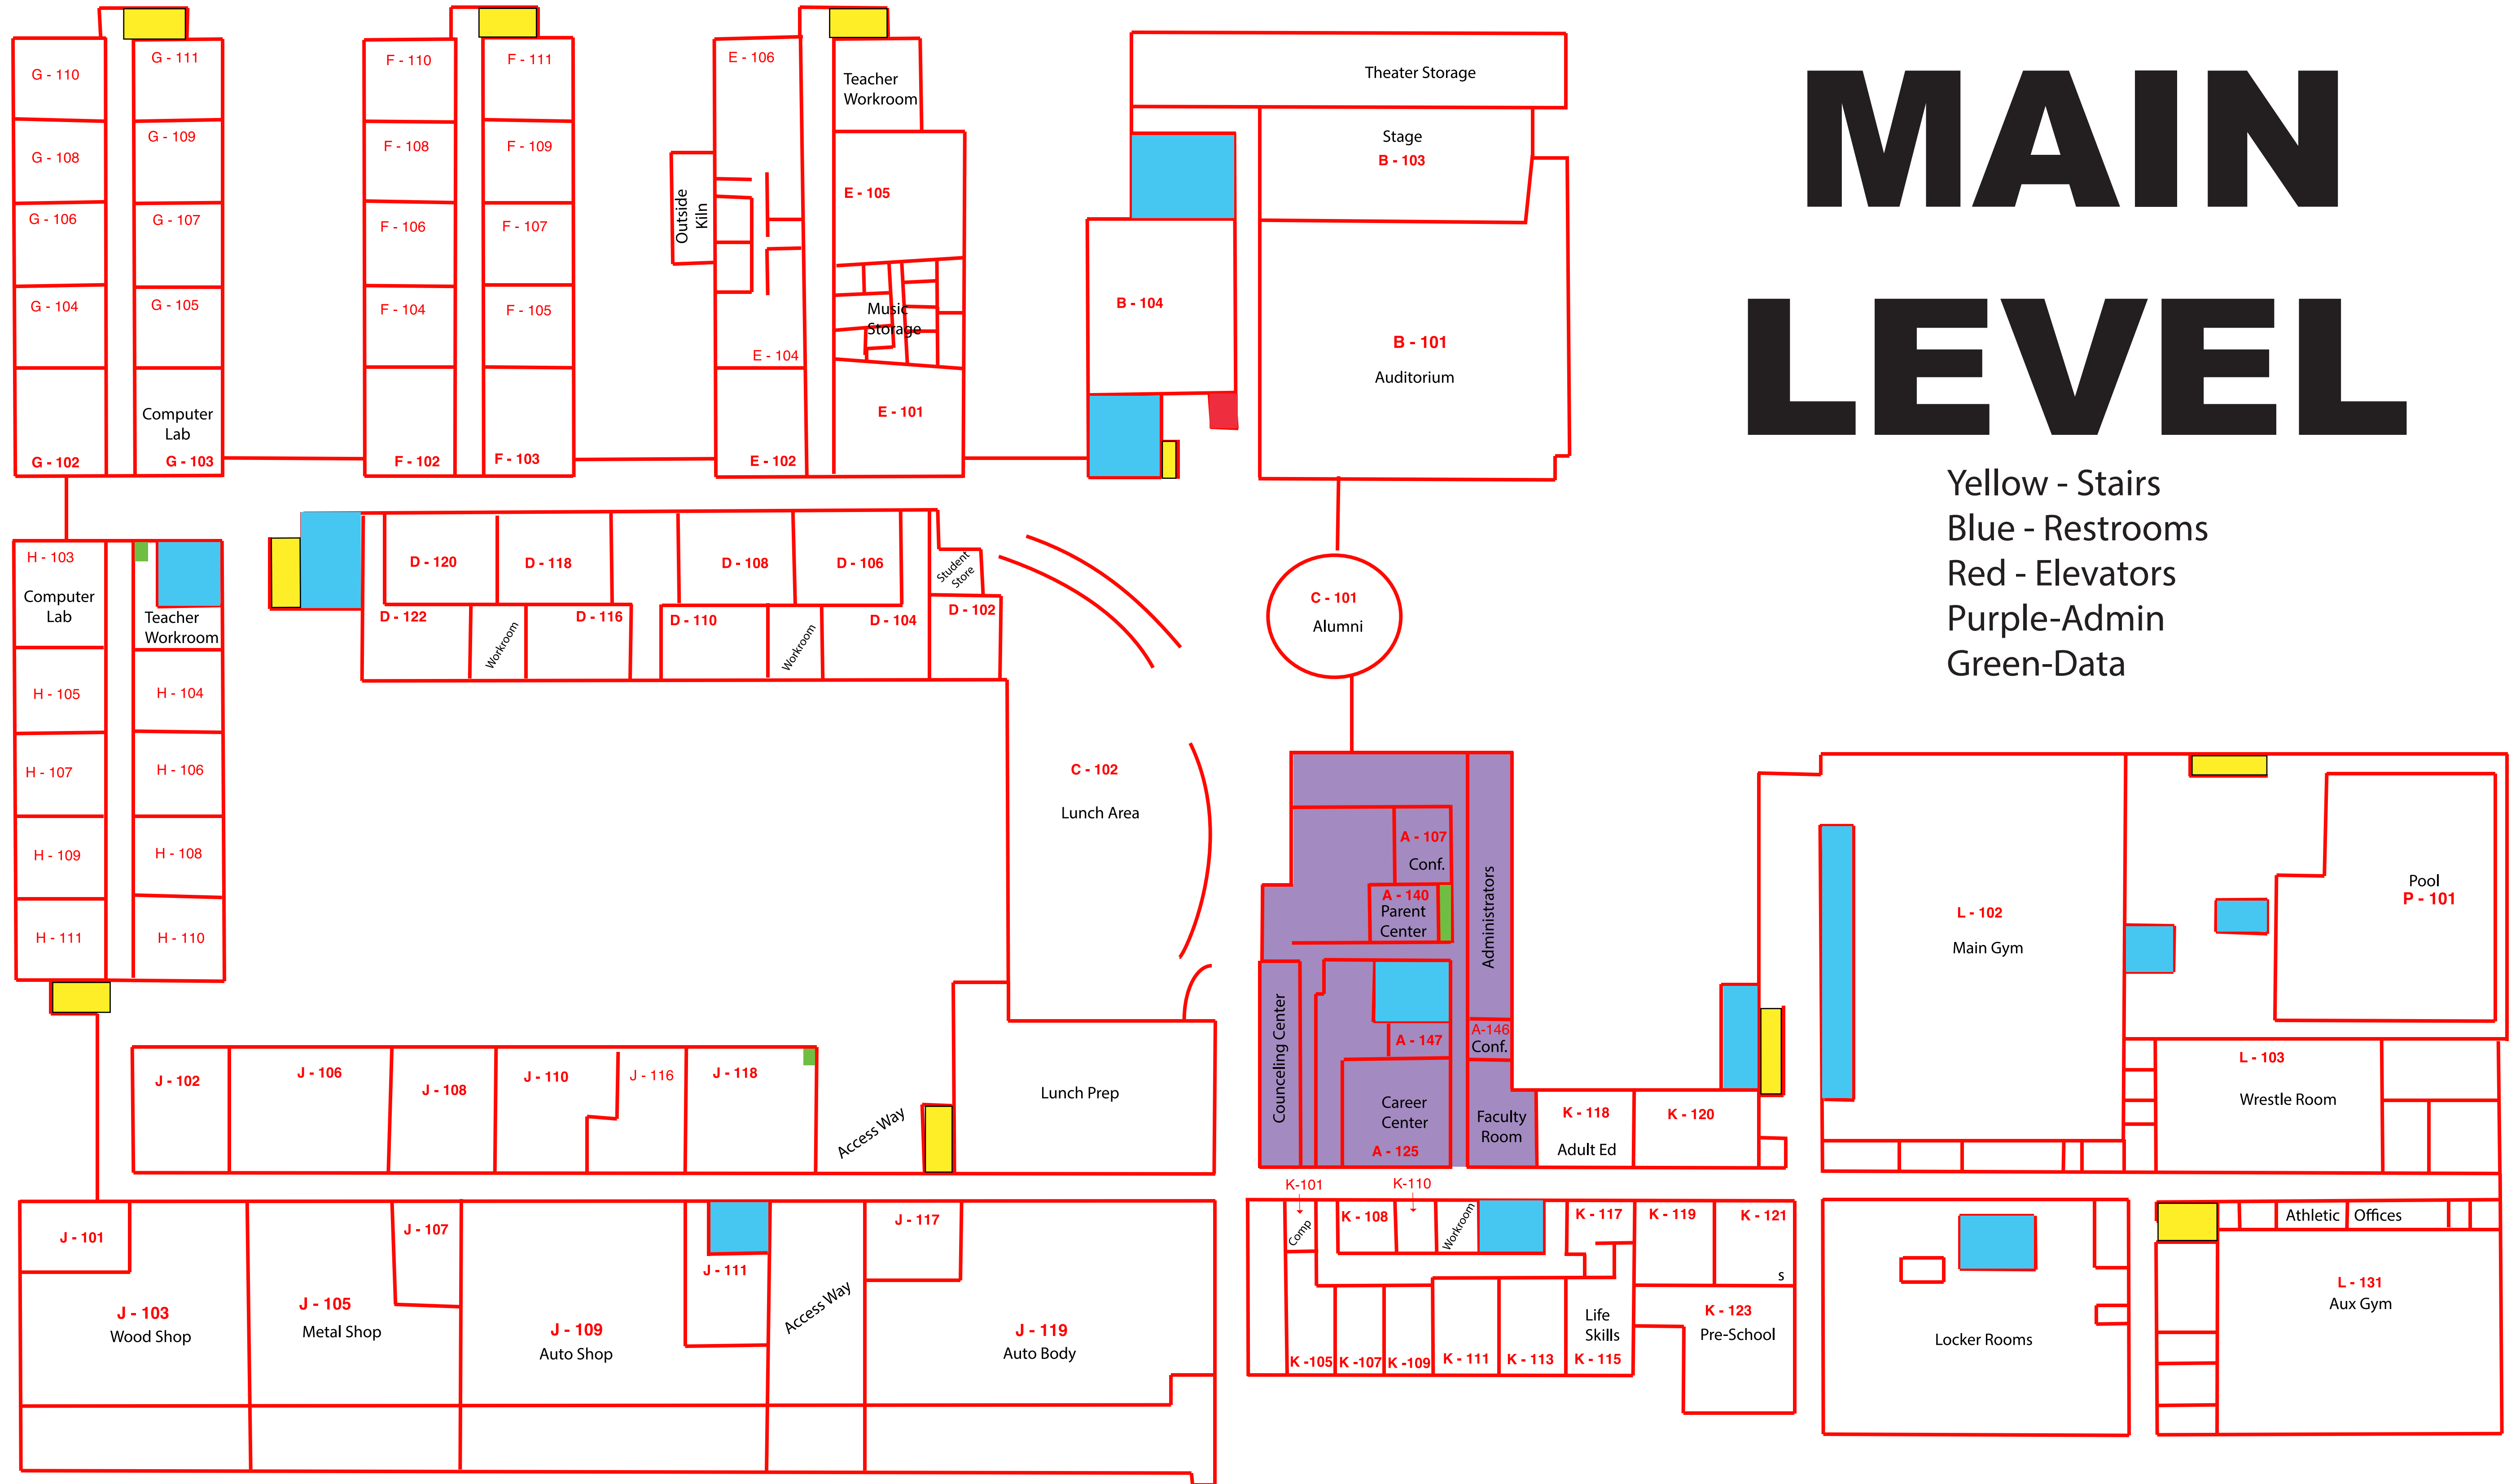

# MAIN LEVEL

Yellow - Stairs  
 Blue - Restrooms  
 Red - Elevators  
 Purple-Admin  
 Green-Data

# UPPER LEVEL

Yellow - Stairs  
 Blue - Restrooms  
 Red - Elevators  
 Purple-Admin  
 Green-Data

UPPER LEVEL