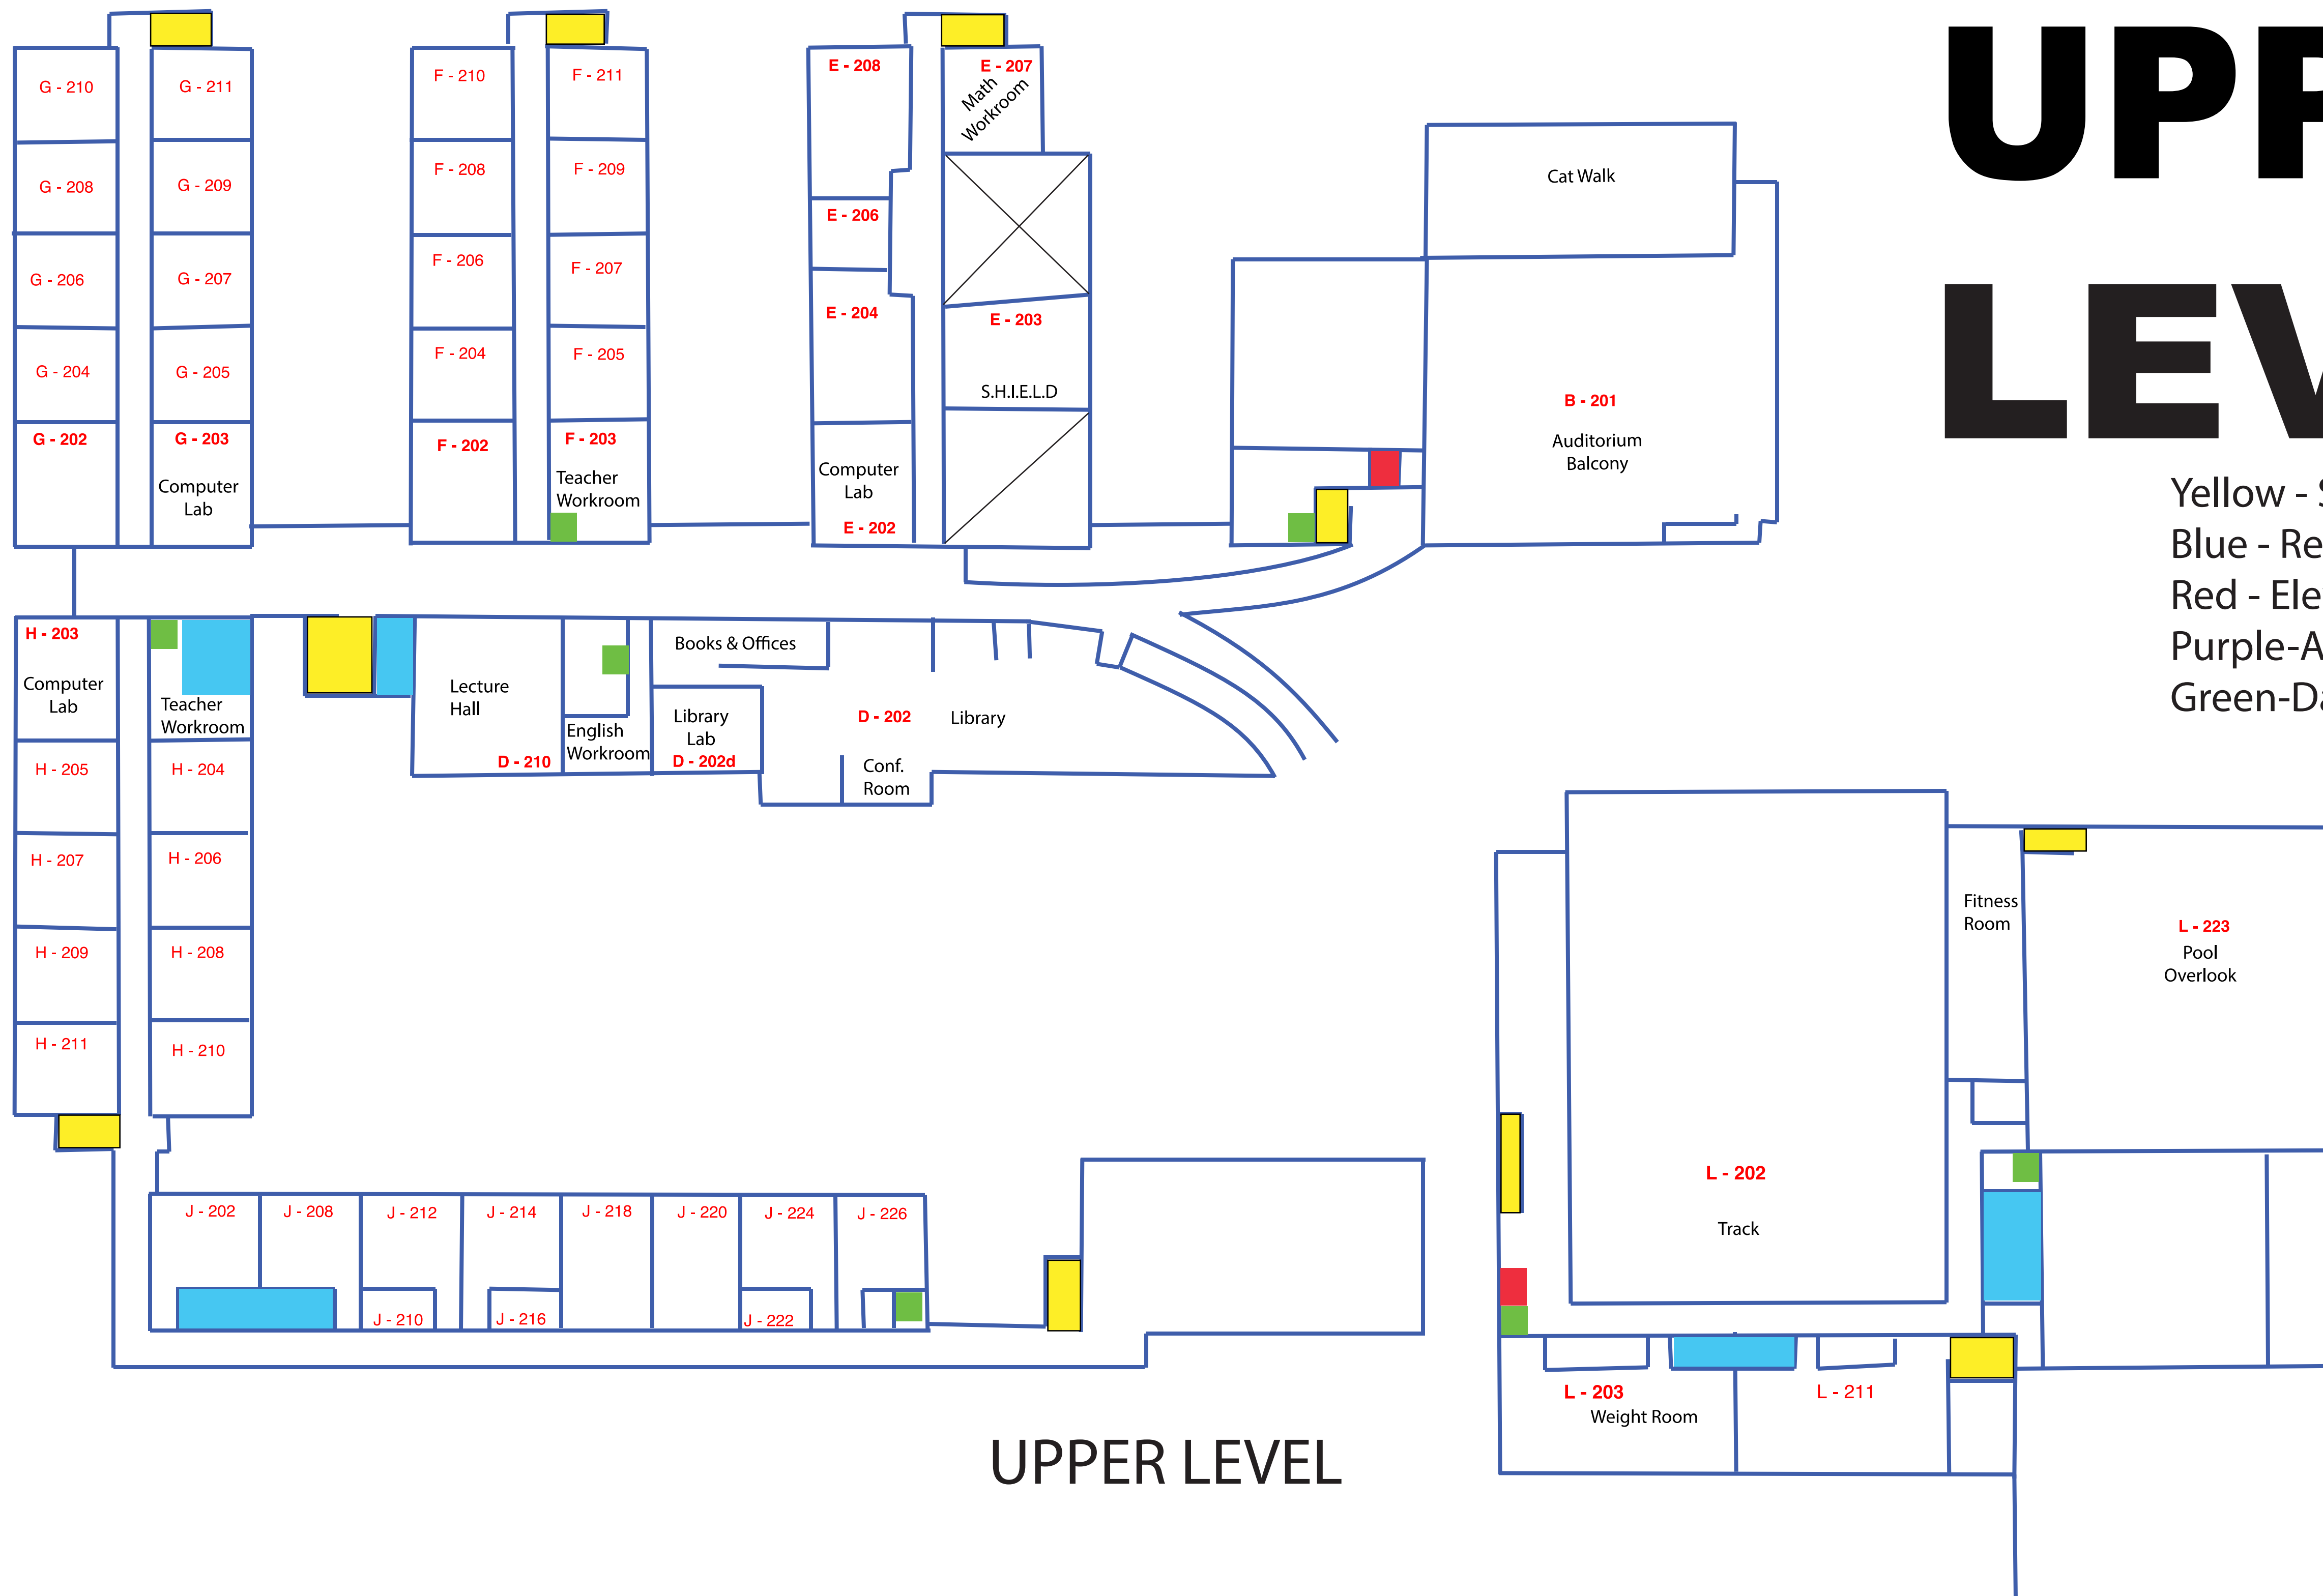

# MAIN LEVEL

Yellow - Stairs  
 Blue - Restrooms  
 Red - Elevators  
 Purple-Admin  
 Green-Data

# UPPER LEVEL

Yellow - Stairs  
 Blue - Restrooms  
 Red - Elevators  
 Purple-Admin  
 Green-Data

UPPER LEVEL