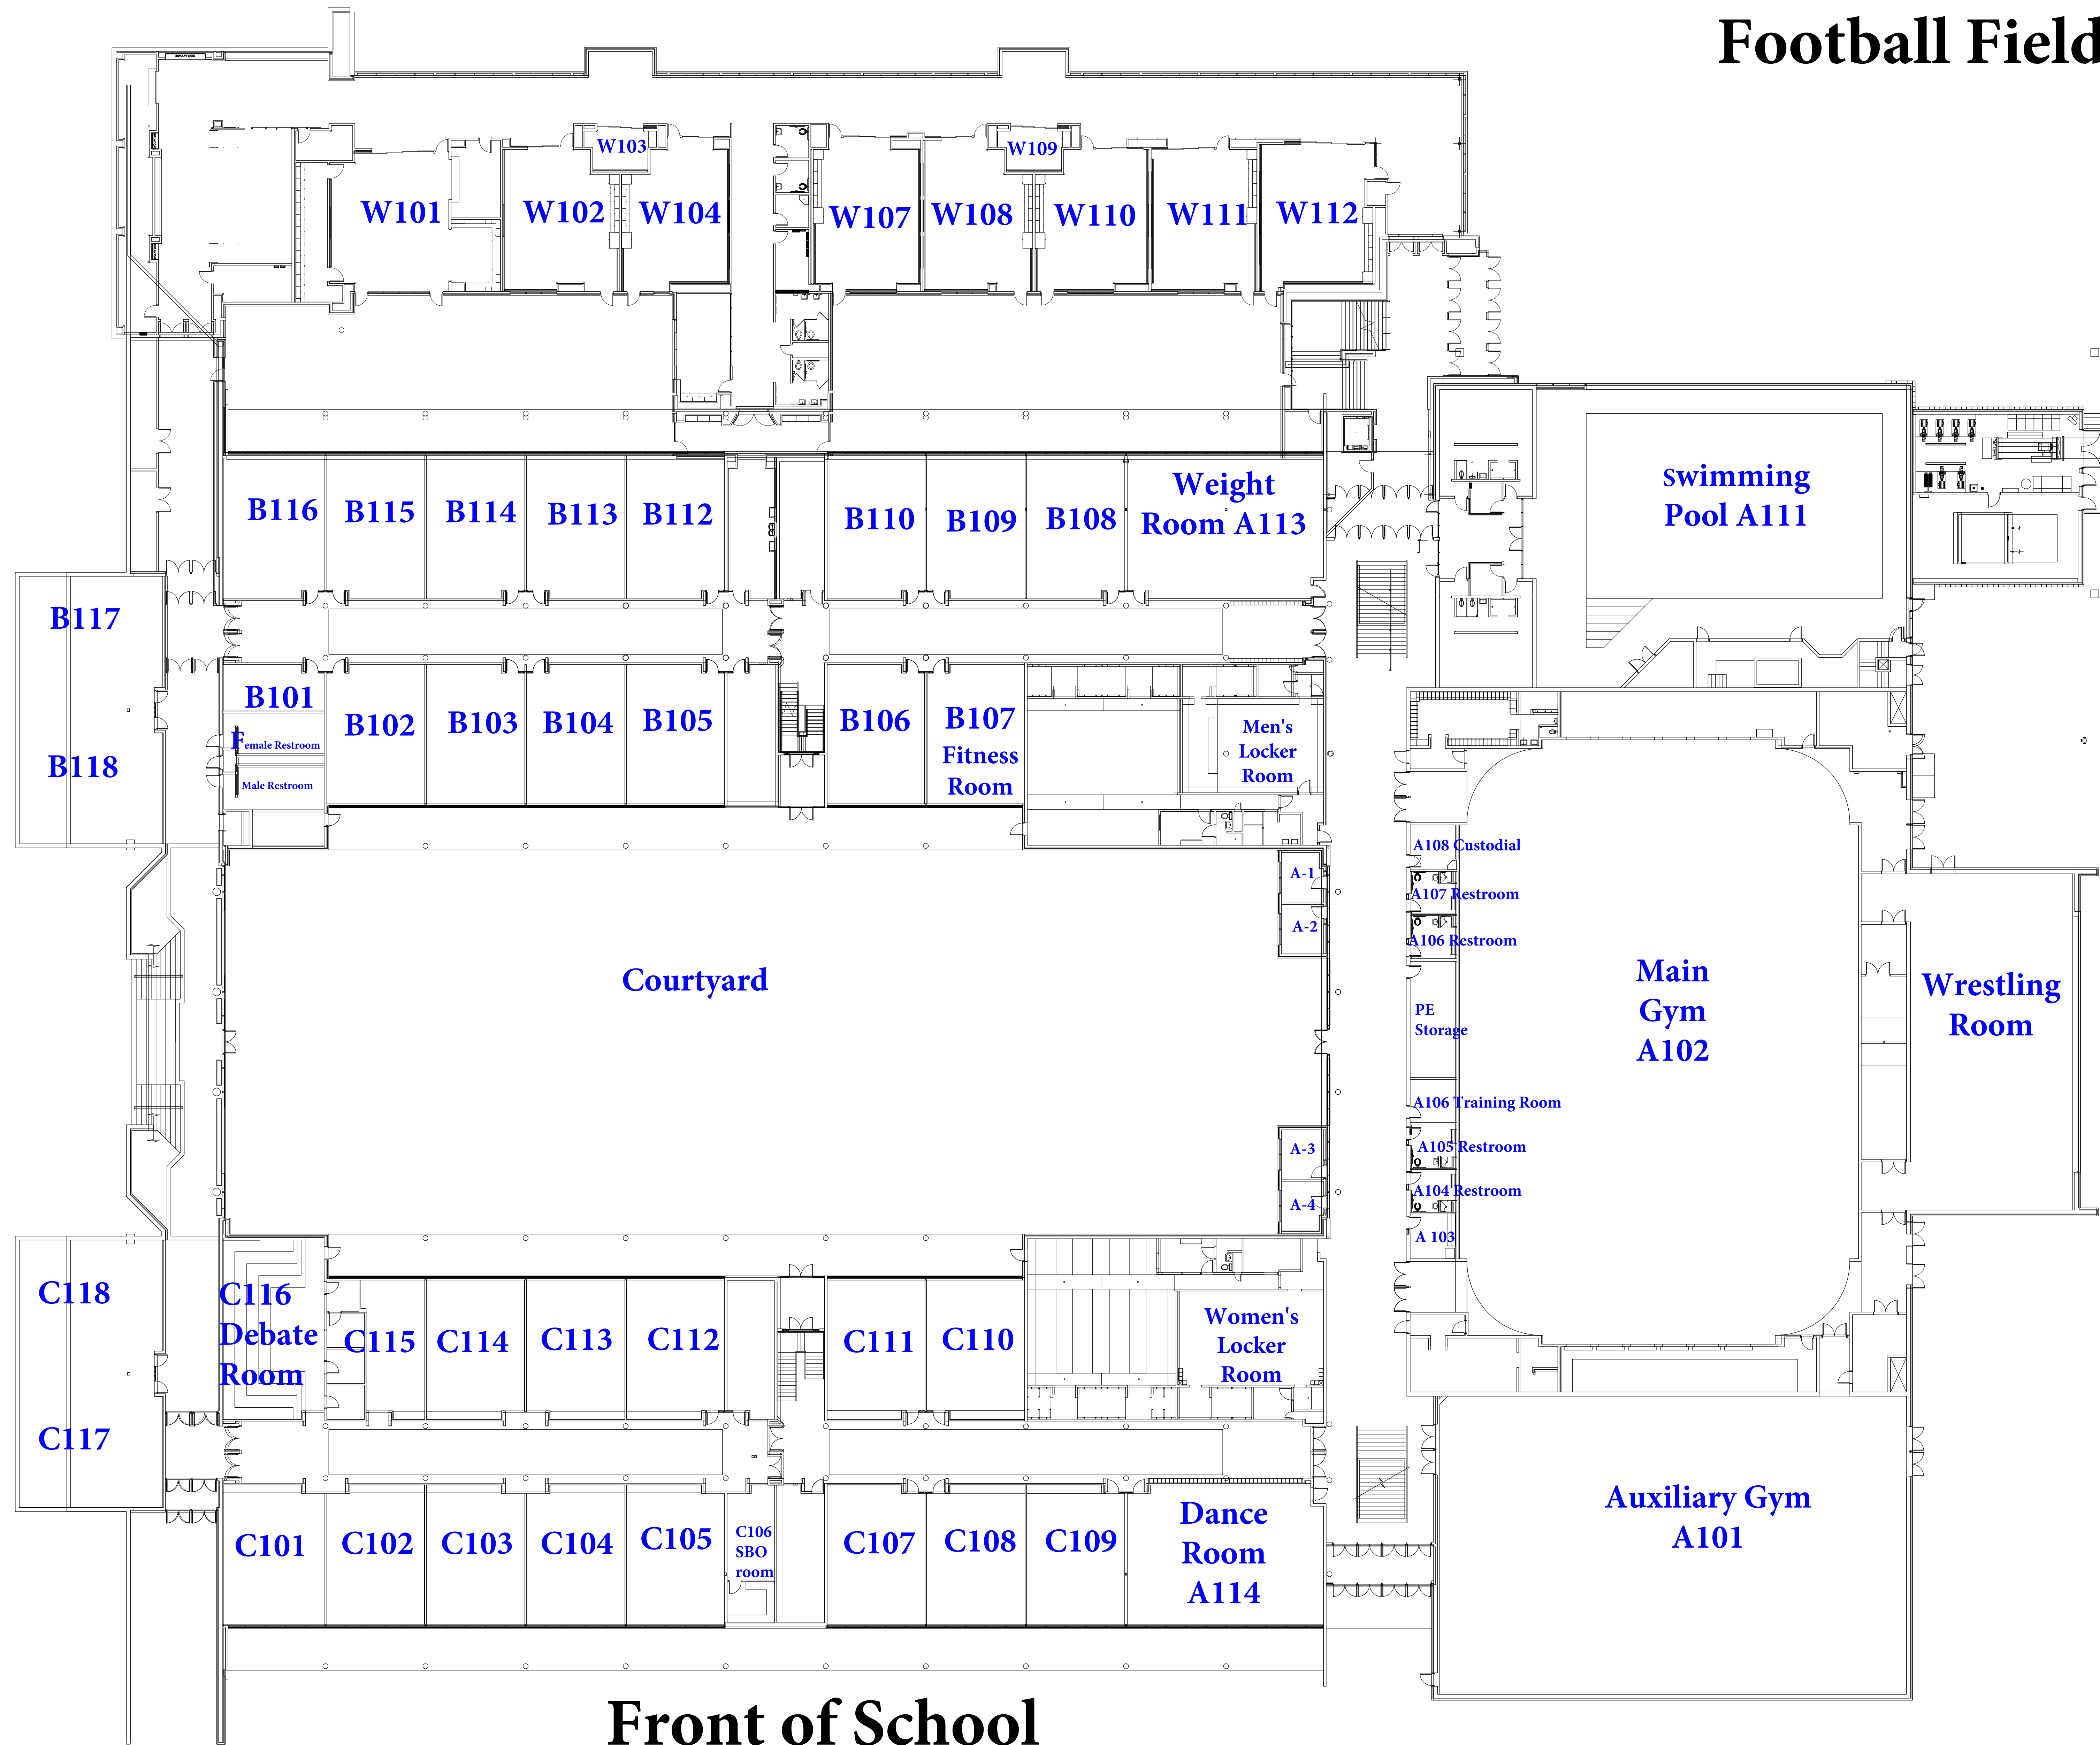

Student Parking

1st Floor

Football Field

Front of School

South

5600 West

North