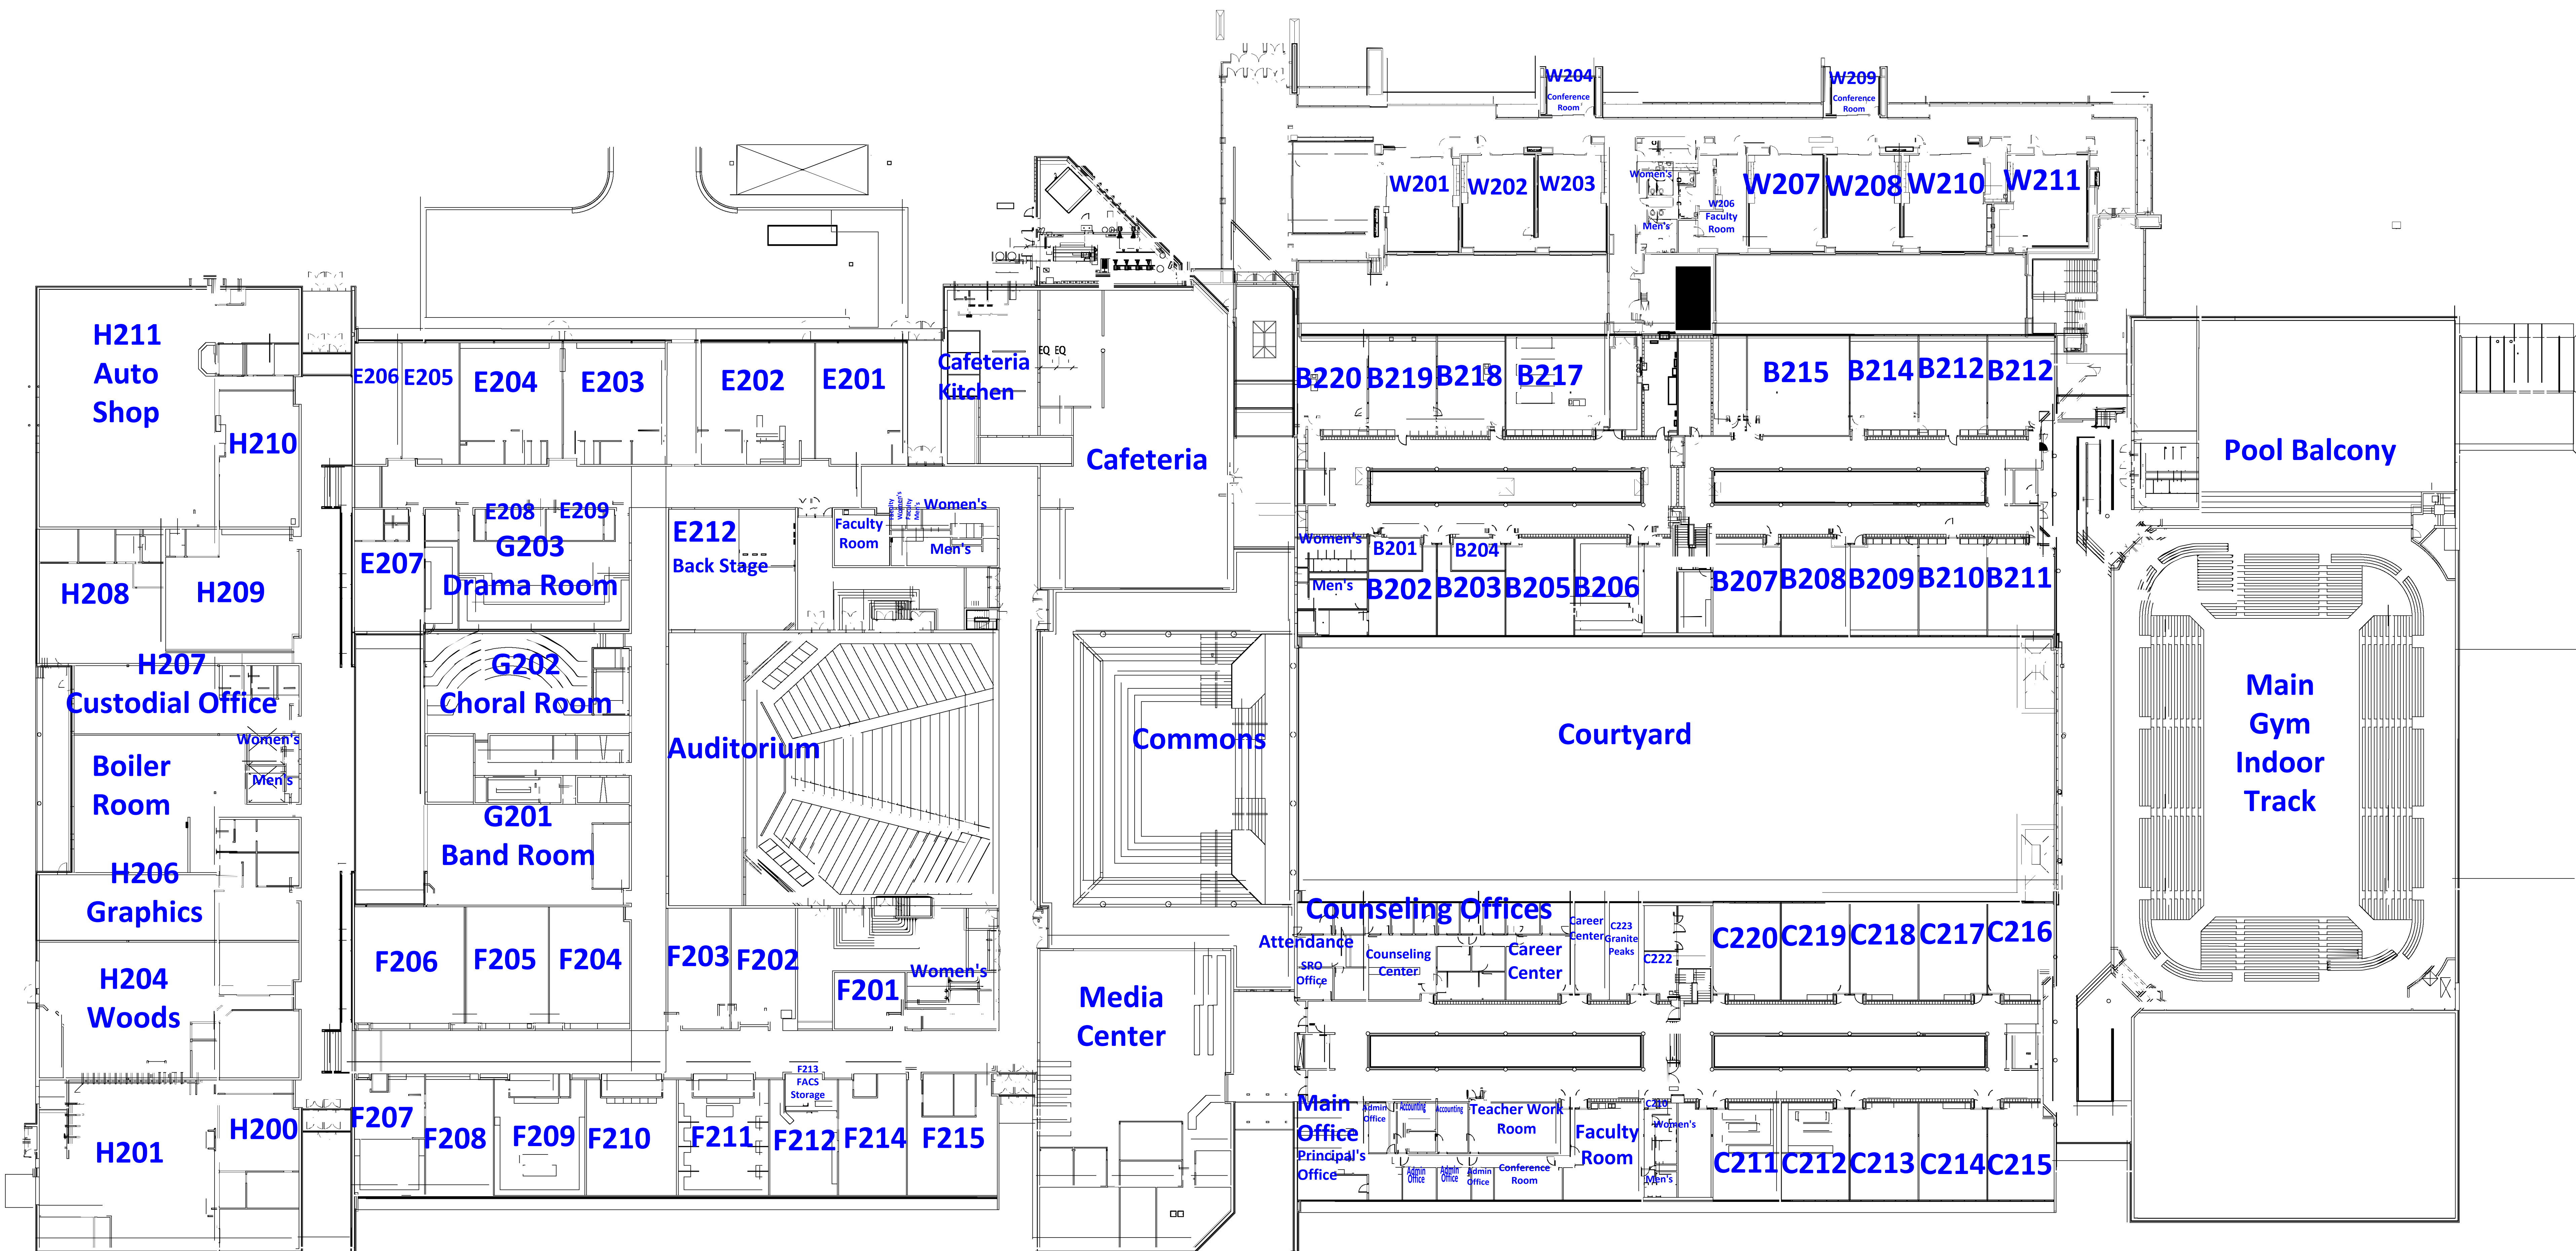

Student Parking

Football Field

Front of School

5600 West

South

North