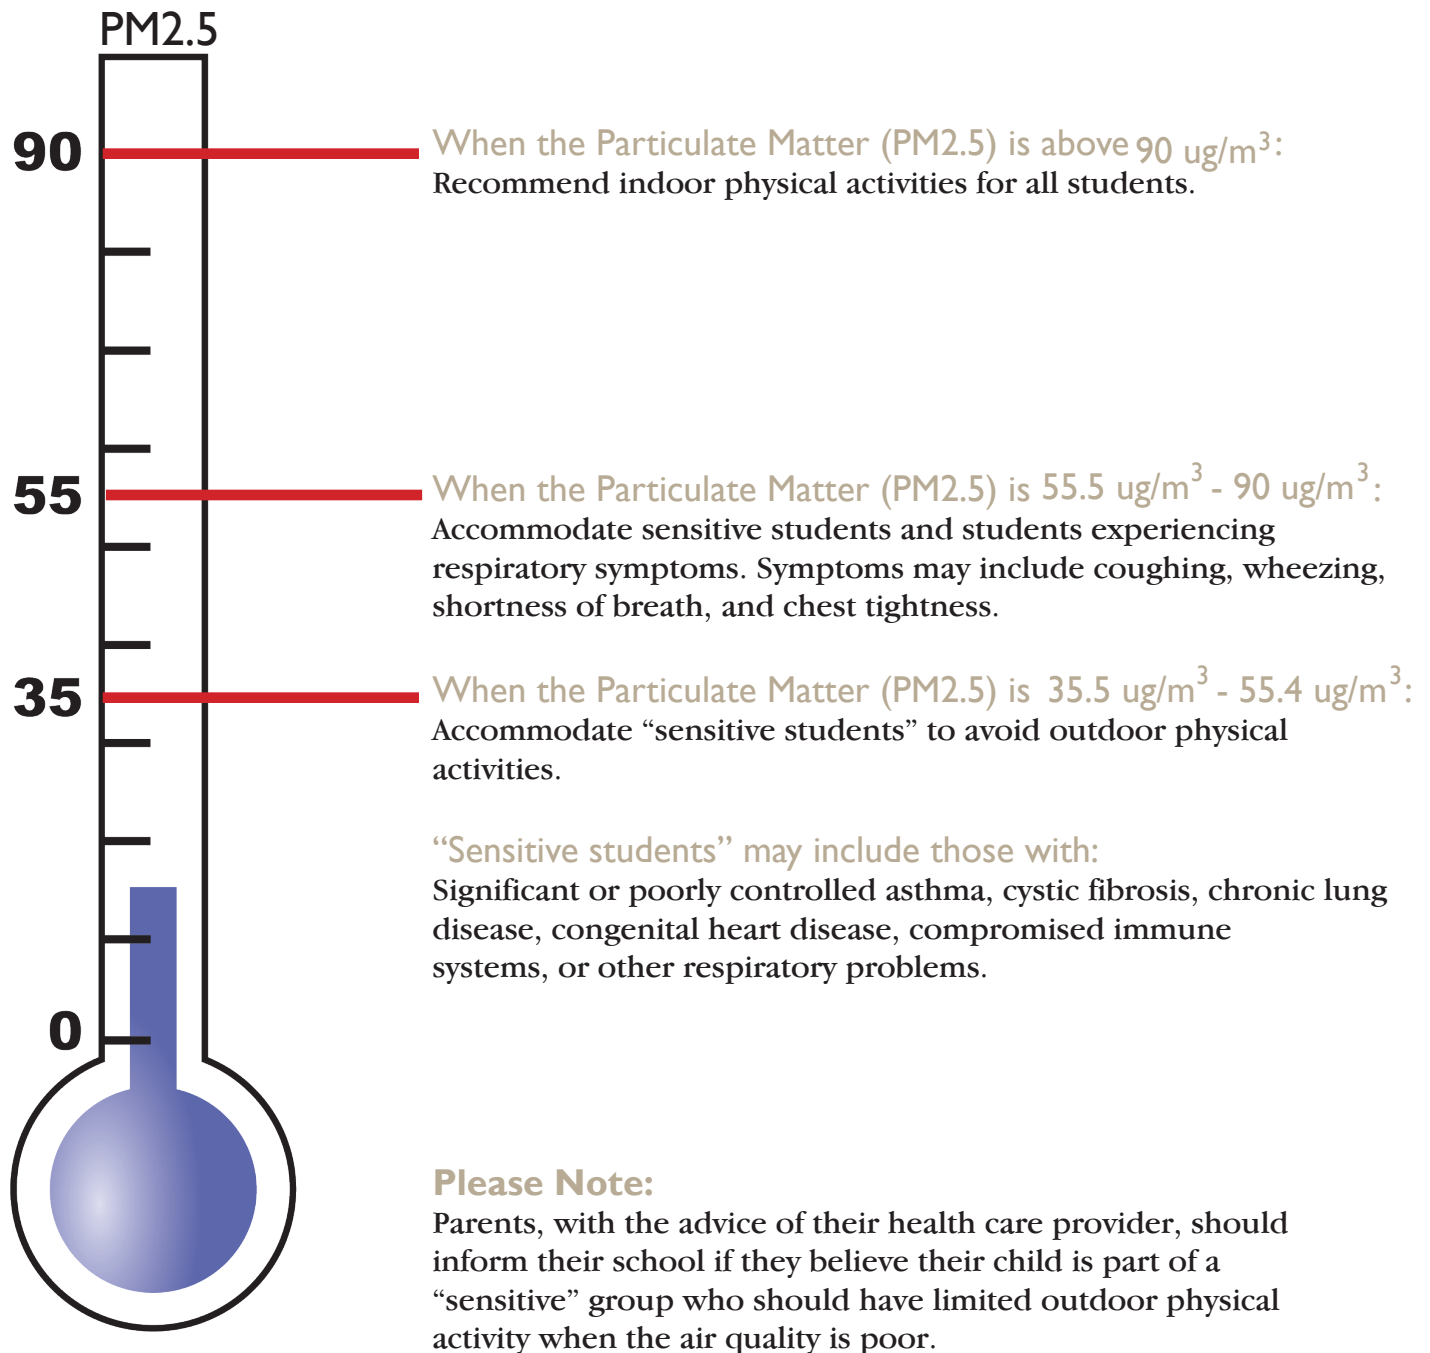

# Recess Guidance for Schools:

## When to schedule indoor recess rather than outdoor recess based on the air quality in your communities.

To check the current PM2.5 levels, visit [www.airquality.utah.gov](http://www.airquality.utah.gov) and click on “current conditions.”