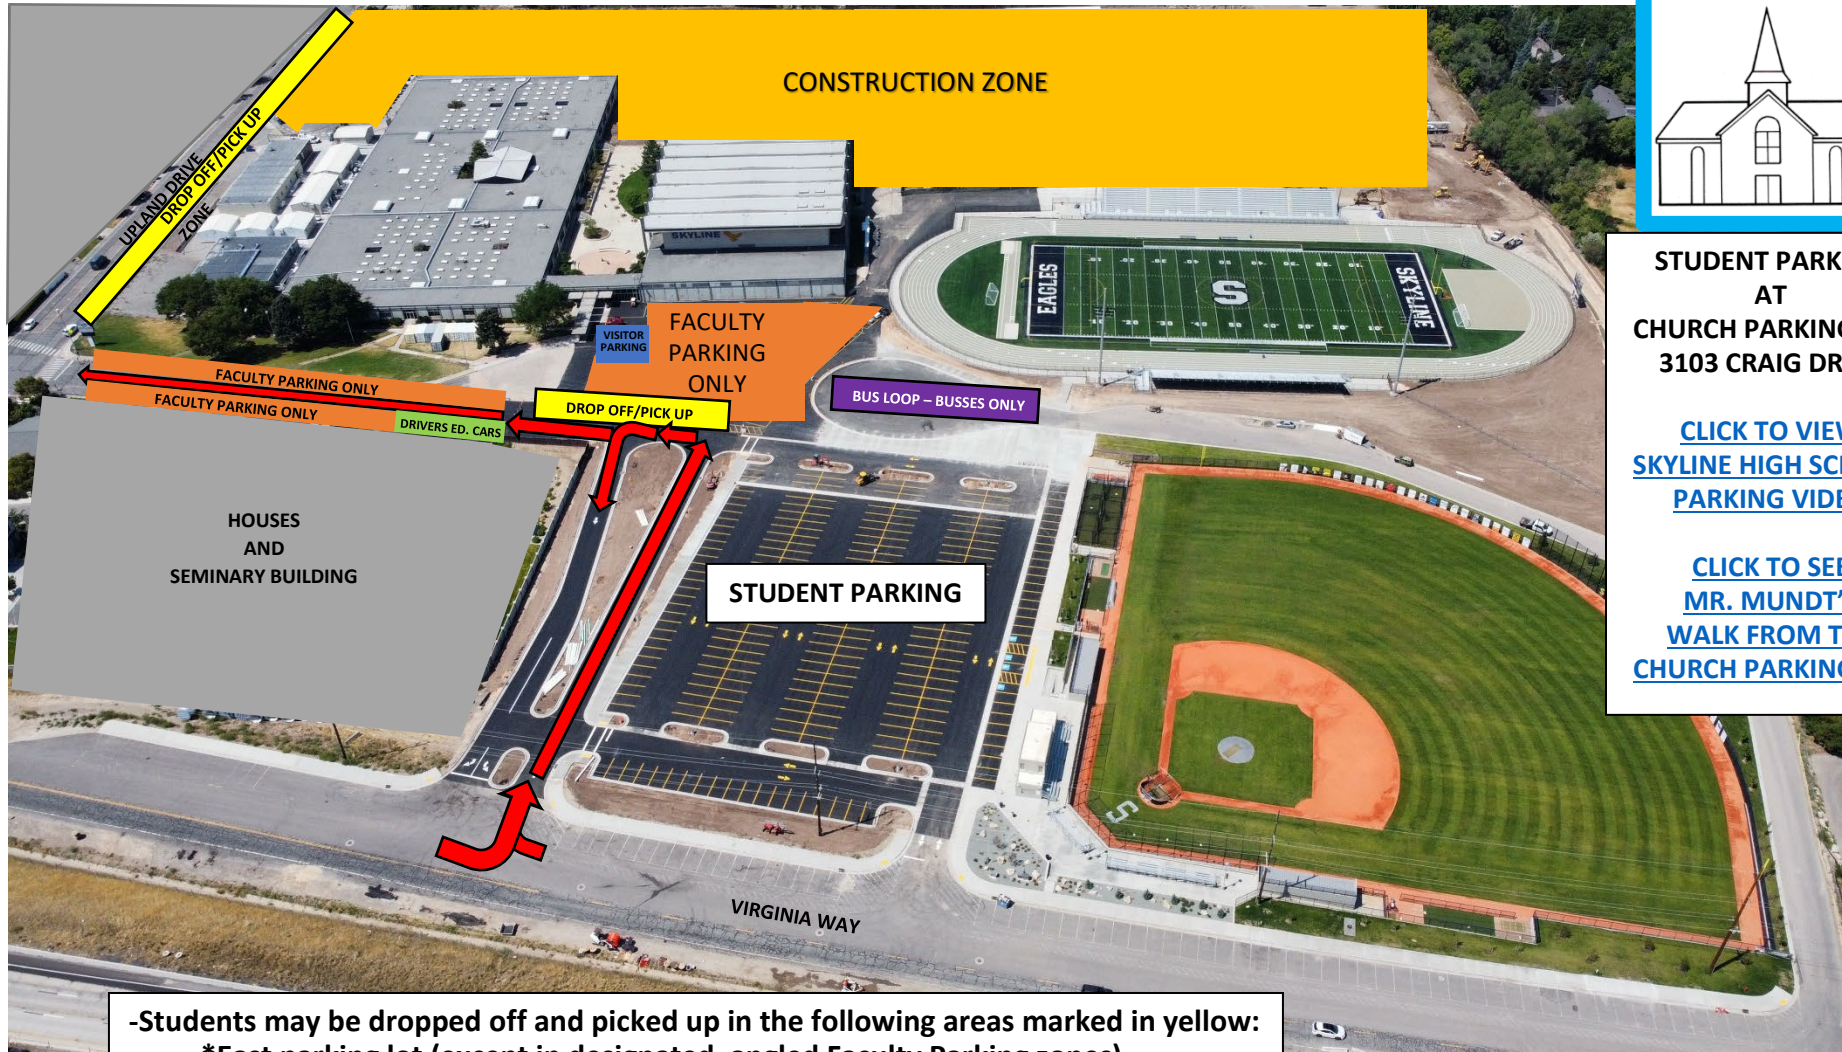

# Skyline High School Drop Off, Pick Up, and Parking 2021-2022

Updated 1/6/22

**STUDENT PARKING  
AT  
CHURCH PARKING LOT  
3103 CRAIG DRIVE**

[CLICK TO VIEW  
SKYLINE HIGH SCHOOL  
PARKING VIDEO](#)

[CLICK TO SEE  
MR. MUNDT'S  
WALK FROM THE  
CHURCH PARKING LOT](#)

- Students may be dropped off and picked up in the following areas marked in yellow:
  - \*East parking lot (except in designated, angled Faculty Parking zones)
  - \*Upland Drive
- Please follow the red arrows when dropping off students in the parking lot
- Students with a parking permit may park in the following areas:
  - \*Designated Student Parking lot
  - \*Church at 3103 Craig Drive
- Parking stalls are also available on Virginia Way
- Plan to arrive early to avoid heavy traffic
- Students and drivers should always be mindful of pedestrians and automobiles